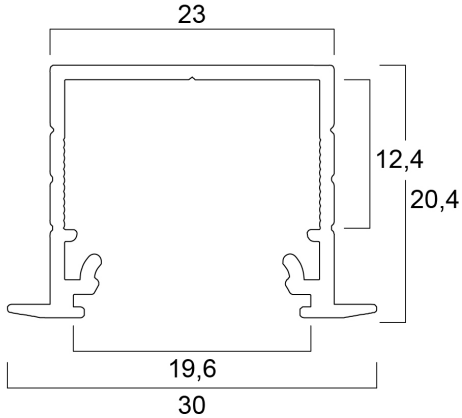

Features

- The Profile recess 20 2m SET consists of 2m anodised profile , F click diffuser , 2 end caps and 4 holders

Product Overview

Product name	Profile recess 20 (30x20) 2m SET
Technology	Accessory
Housing	Aluminium
General application	Hospitality, Retail
ETIM Class	EC002557
E-number FI	4278548
Photobiological Risk Group	Not applicable
Housing colour	Silver
IP rating	IP00
IK rating	IK00
Product EAN number	5410288215709
Warranty	3 years

Technical drawings

Data table

GENERAL DATA

Product name	Profile recess 20 (30x20) 2m SET
Technology	Accessory
Housing	Aluminium
General application	Hospitality, Retail
Operating temperature range (°C)	25°C...+0°C
ETIM Class	EC002557
E-number FI	4278548
Warranty	3 years

PHYSICAL DATA

Housing colour	Silver
IP rating	IP00
IK rating	IK00
Diffuser finish	Opal
Nominal Product Length (mm)	2000
Nominal Product Width (mm)	30
Nominal Product Height (mm)	20.4
Weight (kg)	0.51

PACKAGING

Single packaging type	Carton
Product EAN number	5410288215709
Packaging single length / height (cm)	200.5
Packaging single width (cm)	1.9
Packaging single depth (cm)	1.9
DUN14 (outer)	15410288215706
Units per outer package	30
Packaging outer length / height (cm)	210.0
Packaging outer width (cm)	17.0
Packaging outer depth (cm)	17.5