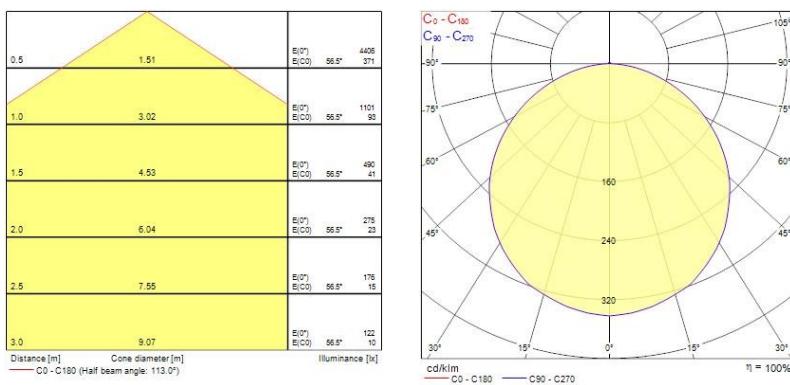

START eco Panel 600x600

START eco Panel 600x600 3200Lm 840 LILO
0048401

Lifespan L80 B20 71000

Physical data

Housing colour	RAL 9003 - Signal white
IP rating	IP40/20
IK rating	IK02
Diffuser material	Other
Nominal Product Length (mm)	595
Nominal Product Width (mm)	595
Nominal Product Height (mm)	34
Weight (kg)	1.566

Packaging

Single packaging type	Carton
Product EAN number	5410288484013
Packaging single length / height (cm)	60.0
Packaging single width (cm)	3.8
Packaging single depth (cm)	65.0
DUN14 (outer)	15410288484010
Units per outer package	4
Packaging outer length / height (cm)	69.5
Packaging outer width (cm)	17.5
Packaging outer depth (cm)	65.0

Safety data

Optimal operating condition (°C)	-10-45

PHOTOMETRY

TECHNICAL DRAWINGS