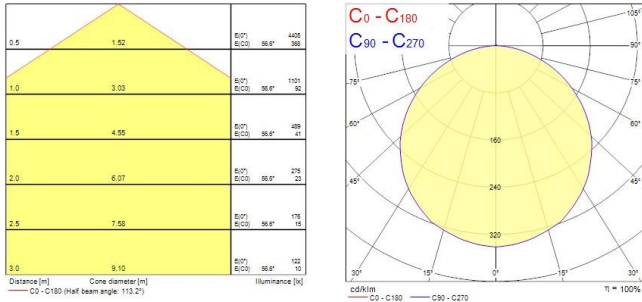

START eco Panel 600x600

START eco Panel 600x600 3200Lm 865

0047671

TECHNICAL DRAWINGS