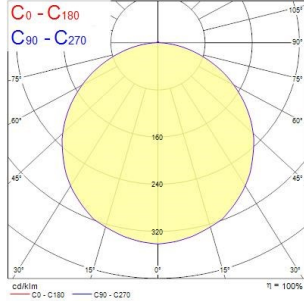

START eco Panel 600x600

START eco Panel 600x600 3200Lm 865

0047671

Product features

- Back lit LED panel, Low Flicker, 36 W, Cool White, 6500 K, 3200 lumens, 89 lm/W, Average lifespan: 100.000Hrs, electronic non dimmable driver. (HxWxD) 34 x 595 x 595 mm.

PRODUCT OVERVIEW

Product name	START eco Panel 600x600 3200Lm 865
Technology	LED
Housing	Aluminium, Steel
Mount	Ceiling recessed mounting
Environment	Interior
General application	Education, Office
ETIM Class	EC002892
Warranty	3 years
Fixture luminous flux (lm)	3200
Luminaire efficacy (lm/W)	89
Colour temperature (K)	6500
Light colour	Cool White
CRI (Ra)	80
Colour Variation Initial (SDCM)	SDCM6
Beam Angle (°)	112
Glare control	< 22
Photobiological Risk Group	RG0
Total power consumption (W)	36
Electrical protection	Class II
Control gear type	LED driver constant current
Dimmable	No
Dimming method	N/A
LED Flickering Rate	Ultra low (5% or less)
Housing colour	RAL 9003 - Signal white
IP rating	IP40/20
IK rating	IK02
Product EAN number	5410288476711

PHOTOMETRY

START eco Panel 600x600

START eco Panel 600x600 3200Lm 865

0047671

TECHNICAL DRAWINGS