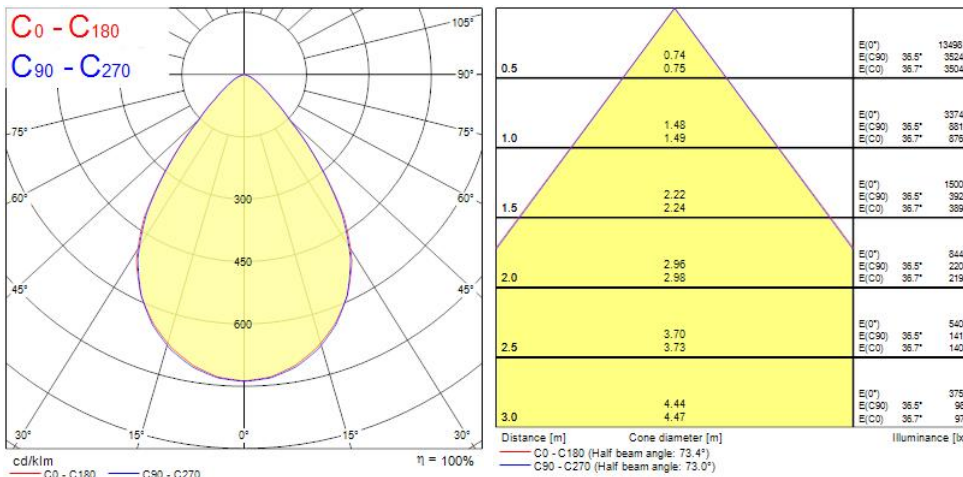

QUADRO UGR16 600x600 4600LM 840 SSC 0047027

Colour temperature (K)	4000
Light colour	Neutral White
CRI (Ra)	80
Colour Variation Initial (SDCM)	3
Beam Angle (°)	75
Glare control	< 16
Photobiological Risk Group	RG1
Total power consumption (W)	36
Electrical protection	Class I
Control gear type	LED driver constant current
Dimmable	Yes
Minimum dimming level (%)	1
LED Flickering Rate	Ultra low (5% or less)
Housing colour	RAL 9003 - Signal white
IP rating	IP40/20
IK rating	IK08
Product EAN number	5410288470276
Warranty	5 years
Dimming method	SylSmart SSC

Photometry