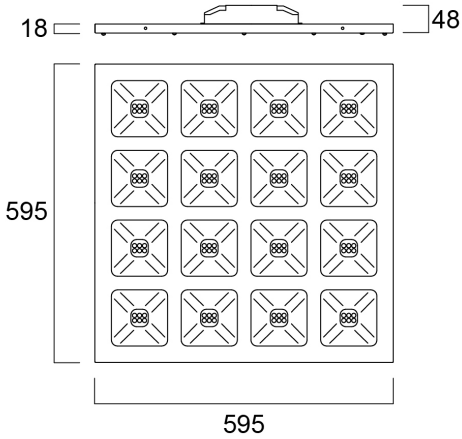

Technical drawings

Data table

GENERAL DATA

Product name	QUADRO UGR16 600x600 4600LM 840 SSC
Technology	LED
Cap/Base	N/A
Housing	Steel
Mount	Ceiling recessed mounting
General application	Education, Office
Operating temperature range (°C)	-10°C...+35°C
Performance ambient temperature Tq (°C)	25
ETIM Class	EC002892
Warranty	5 years

OPTICAL DATA

Fixture luminous flux (lm)	4600
Luminaire efficacy (lm/W)	128
LOR (%)	100