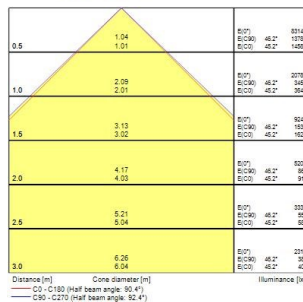

START Panel IP54 UGR19 600x600

START PANEL IP54 MLTPWR U19 600 4350LM 830

0047992