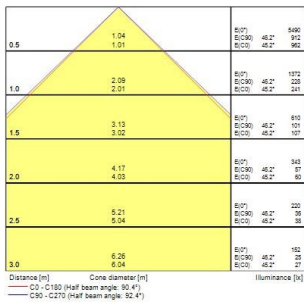

PRODUCT OVERVIEW

Product name	START PANEL IP54 MLTPWR U19 600 4350LM 830
Technology	LED
Cap/Base	N/A
Housing	Steel
Mount	Ceiling recessed mounting
General application	Education, Office
ETIM Class	EC002892
E-number FI	4276987
Warranty	5 years
Fixture luminous flux (lm)	4350
Luminaire efficacy (lm/W)	121
Colour temperature (K)	3000
Light colour	Warm White
CRI (Ra)	80
Colour Variation Initial (SDCM)	SDCM3
Beam Angle (°)	90
Glare control	< 19
Photobiological Risk Group	RG0
Total power consumption (W)	36
Electrical protection	Class II
Control gear type	Electronic ballast multiwatt
Dimmable	No
Dimming method	N/A
LED Flickering Rate	Ultra low (5% or less)
Housing colour	RAL 9016 - Traffic white / Bezel
IP rating	IP54/20
IK rating	IK03
Product EAN number	5410288479927

PHOTOMETRY

START Panel IP54 UGR19 600x600

START PANEL IP54 MLTPWR U19 600 4350LM 830

0047992

START Panel IP54 UGR19 600x600 *START PANEL IP54 MLTPWR U19 600 4350LM 830* 0047992

TECHNICAL DRAWINGS