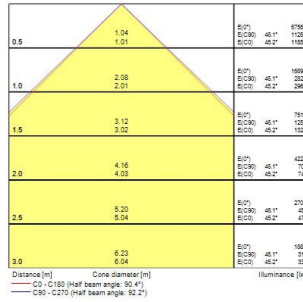

START Panel IP54 UGR19 600x600

START PANEL IP54 MLTPWR U19 600 4350LM 830

0047992