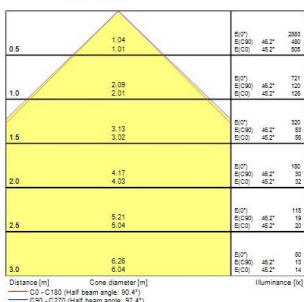

START Panel IP54 UGR19 600x600

START PANEL IP54 MLTPWR U19 600 4350LM 830

0047992