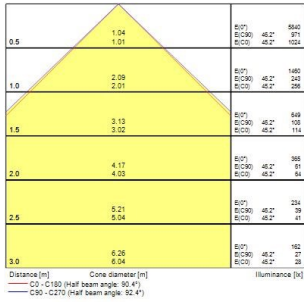

PRODUCT OVERVIEW

Product name	START PANEL IP54 MLTPWR U19 600 4350LM 830
Technology	LED
Cap/Base	N/A
Housing	Steel
Mount	Ceiling recessed mounting
General application	Education, Office
ETIM Class	EC002892
E-number FI	4276987
Warranty	5 years
Fixture luminous flux (lm)	4350
Luminaire efficacy (lm/W)	121
Colour temperature (K)	3000
Light colour	Warm White
CRI (Ra)	80
Colour Variation Initial (SDCM)	SDCM3
Beam Angle (°)	90
Glare control	< 19
Photobiological Risk Group	RG0
Total power consumption (W)	36
Electrical protection	Class II
Control gear type	Electronic ballast multiwatt
Dimmable	No
Dimming method	N/A
LED Flickering Rate	Ultra low (5% or less)
Housing colour	RAL 9016 - Traffic white / Bezel
IP rating	IP54/20
IK rating	IK03
Product EAN number	5410288479927

PHOTOMETRY

START Panel IP54 UGR19 600x600

START PANEL IP54 MLTPWR U19 600 4350LM 830

0047992

START Panel IP54 UGR19 600x600 *START PANEL IP54 MLTPWR U19 600 4350LM 830* 0047992

TECHNICAL DRAWINGS