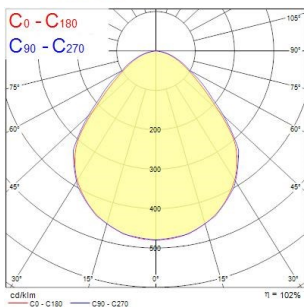

START Panel IP54 UGR19 600x600

START PANEL IP54 MLTPWR U19 600 4350LM 830

0047992