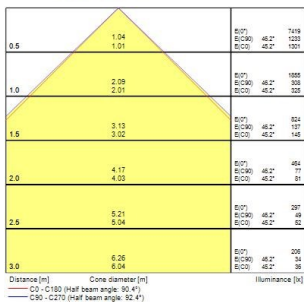

START Panel IP54 UGR19 600x600

START PANEL IP54 MLTPWR U19 600 4350LM 830
0047992

Product features

- START Panel IP54 is a range of recessed integrated LED panels for general indoor lighting applications such as breakout areas, offices and meeting rooms. With the help of DIP Switch multiple lumen outputs can be set up in 8 steps (13W 1500lm, 16W 1975lm, 19W 2375lm, 23W 2850lm, 25W 3050lm, 29W 3500lm, 32W 3850lm, 36W 4350lm). Max. drive current: 165mA; Max. power: 36W; Average lifespan: 100.000Hrs; 3000K; CRI 80; Efficacy up to: 121lm/W; Fixture lumen up to: 4350lm; Glare control <19; IK03; IP54 (from the front); Class II

PRODUCT OVERVIEW

Product name	START PANEL IP54 MLTPWR U19 600 4350LM 830
Technology	LED
Cap/Base	N/A
Housing	Steel
Mount	Ceiling recessed mounting
General application	Education, Office
ETIM Class	EC002892
E-number FI	4276987
Warranty	5 years
Fixture luminous flux (lm)	4350
Luminaire efficacy (lm/W)	121
Colour temperature (K)	3000
Light colour	Warm White
CRI (Ra)	80
Colour Variation Initial (SDCM)	SDCM3
Beam Angle (°)	90
Glare control	< 19
Photobiological Risk Group	RG0
Total power consumption (W)	36
Electrical protection	Class II
Control gear type	Electronic ballast multiwatt
Dimmable	No
Dimming method	N/A
LED Flickering Rate	Ultra low (5% or less)
Housing colour	RAL 9016 - Traffic white / Bezel
IP rating	IP54/20
IK rating	IK03
Product EAN number	5410288479927

PHOTOMETRY

START Panel IP54 UGR19 600x600

START PANEL IP54 MLTPWR U19 600 4350LM 830

0047992

START Panel IP54 UGR19 600x600 *START PANEL IP54 MLTPWR U19 600 4350LM 830* 0047992

TECHNICAL DRAWINGS