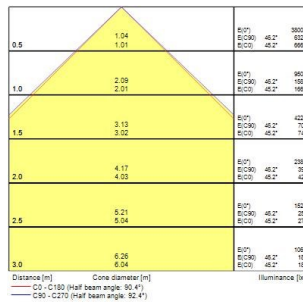

START Panel IP54 UGR19 600x600

START PANEL IP54 MLTPWR U19 600 4350LM 830
0047992

Product features

- START Panel IP54 is a range of recessed integrated LED panels for general indoor lighting applications such as breakout areas, offices and meeting rooms. With the help of DIP Switch multiple lumen outputs can be set up in 8 steps (13W 1500lm, 16W 1975lm, 19W 2375lm, 23W 2850lm, 25W 3050lm, 29W 3500lm, 32W 3850lm, 36W 4350lm). Max. drive current: 165mA; Max. power: 36W; Average lifespan: 100.000Hrs; 3000K; CRI 80; Efficacy up to: 121lm/W; Fixture lumen up to: 4350lm; Glare control <19; IK03; IP54 (from the front); Class II

PRODUCT OVERVIEW

Product name	START PANEL IP54 MLTPWR U19 600 4350LM 830
Technology	LED
Cap/Base	N/A
Housing	Steel
Mount	Ceiling recessed mounting
General application	Education, Office
ETIM Class	EC002892
E-number FI	4276987
Warranty	5 years
Fixture luminous flux (lm)	4350
Luminaire efficacy (lm/W)	121
Colour temperature (K)	3000
Light colour	Warm White
CRI (Ra)	80
Colour Variation Initial (SDCM)	SDCM3
Beam Angle (°)	90
Glare control	< 19
Photobiological Risk Group	RG0
Total power consumption (W)	36
Electrical protection	Class II
Control gear type	Electronic ballast multiwatt
Dimmable	No
Dimming method	N/A
LED Flickering Rate	Ultra low (5% or less)
Housing colour	RAL 9016 - Traffic white / Bezel
IP rating	IP54/20
IK rating	IK03
Product EAN number	5410288479927

PHOTOMETRY

START Panel IP54 UGR19 600x600

START PANEL IP54 MLTPWR U19 600 4350LM 830

0047992

START Panel IP54 UGR19 600x600 *START PANEL IP54 MLTPWR U19 600 4350LM 830* 0047992

TECHNICAL DRAWINGS