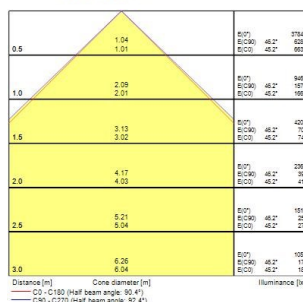

START Panel IP54 UGR19 600x600

START PANEL IP54 MLTPWR U19 600 4350LM 830
0047992

Product features

- START Panel IP54 is a range of recessed integrated LED panels for general indoor lighting applications such as breakout areas, offices and meeting rooms. With the help of DIP Switch multiple lumen outputs can be set up in 8 steps (13W 1500lm, 16W 1975lm, 19W 2375lm, 23W 2850lm, 25W 3050lm, 29W 3500lm, 32W 3850lm, 36W 4350lm). Max. drive current: 165mA; Max. power: 36W; Average lifespan: 100.000Hrs; 3000K; CRI 80; Efficacy up to: 121lm/W; Fixture lumen up to: 4350lm; Glare control <19; IK03; IP54 (from the front); Class II

PRODUCT OVERVIEW

Product name	START PANEL IP54 MLTPWR U19 600 4350LM 830
Technology	LED
Cap/Base	N/A
Housing	Steel
Mount	Ceiling recessed mounting
General application	Education, Office
ETIM Class	EC002892
E-number FI	4276987
Warranty	5 years
Fixture luminous flux (lm)	4350
Luminaire efficacy (lm/W)	121
Colour temperature (K)	3000
Light colour	Warm White
CRI (Ra)	80
Colour Variation Initial (SDCM)	SDCM3
Beam Angle (°)	90
Glare control	< 19
Photobiological Risk Group	RG0
Total power consumption (W)	36
Electrical protection	Class II
Control gear type	Electronic ballast multiwatt
Dimmable	No
Dimming method	N/A
LED Flickering Rate	Ultra low (5% or less)
Housing colour	RAL 9016 - Traffic white / Bezel
IP rating	IP54/20
IK rating	IK03
Product EAN number	5410288479927

PHOTOMETRY

START Panel IP54 UGR19 600x600

START PANEL IP54 MLTPWR U19 600 4350LM 830

0047992

START Panel IP54 UGR19 600x600 *START PANEL IP54 MLTPWR U19 600 4350LM 830* 0047992

TECHNICAL DRAWINGS