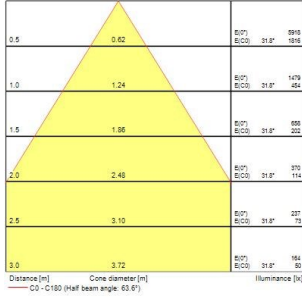

Equinox EQUINOX 165 2500 940 DALI 2059949

PHOTOMETRY