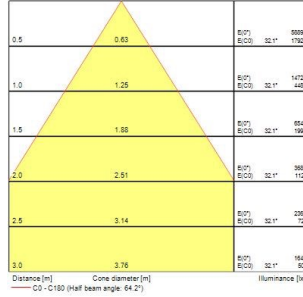

Equinox EQUINOX 165 2500 940 DALI 2059949

PHOTOMETRY