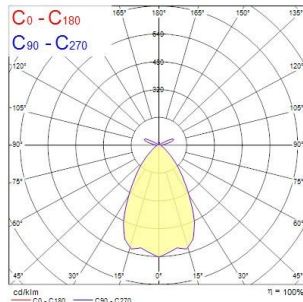

Equinox EQUINOX 165 2500 940 DALI 2059949

PHOTOMETRY