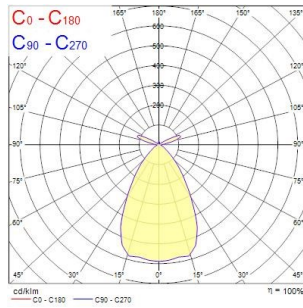

Equinox EQUINOX 165 2500 940 DALI 2059949

PHOTOMETRY