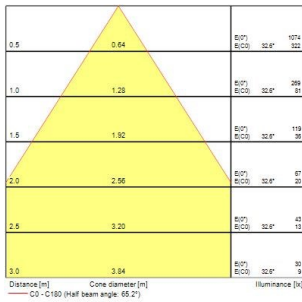

Equinox EQUINOX 165 2500 940 DALI 2059949

PHOTOMETRY