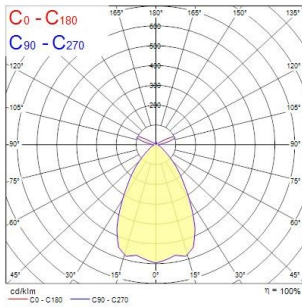

Equinox EQUINOX 165 2500 940 DALI 2059949

PHOTOMETRY