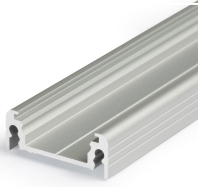

Profile Shallow Narrow 14

Profile Shallow Narrow 14 EF/T 2m anodised

0022601

Product features

- A shallow narrow 2000mm length anodised aluminium lighting profile that can be combined with slide (0022618) or click (0022619) opal diffusers with a maximum LED strip width of 14mm. This decorative profile design provides hidden mounting. Additional accessories like end caps, profile holders or mounting brackets need to be ordered separately.

PRODUCT OVERVIEW

Product name	Profile Shallow Narrow 14 EF/T 2m anodised
Technology	Accessory
Housing	Aluminium
General application	Retail
ETIM Class	EC002557
E-number FI	4278026
Warranty	3 years
Housing colour	Silver
Product EAN number	5410288226019

DATA TABLE

General data

Product name	Profile Shallow Narrow 14 EF/T 2m anodised
Technology	Accessory
Housing	Aluminium
General application	Retail
ETIM Class	EC002557
E-number FI	4278026
Warranty	3 years

Profile Shallow Narrow 14

Profile Shallow Narrow 14 EF/T 2m anodised

0022601

Packaging single width (cm)	1.5
Packaging single depth (cm)	2.0
DUN14 (outer)	05410288226019
Units per outer package	70
Packaging outer length / height (cm)	205.0
Packaging outer width (cm)	16.0
Packaging outer depth (cm)	16.0