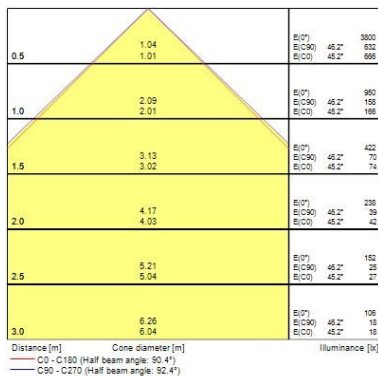

START Panel IP54 UGR19 600x600

START PANEL IP54 MLTPWR U19 600 4350LM 830 GST18/3

0047044

Lifetime data

Lifespan L70 B50	100000
Lifespan L80 B20	71000

Physical data

Housing colour	RAL 9016 - Traffic white / Bezel
IP rating	IP54/20
IK rating	IK03
Diffuser finish	Prismatic
Diffuser material	PC Polycarbonate
Nominal Product Length (mm)	595
Nominal Product Width (mm)	595
Nominal Product Height (mm)	65
Weight (kg)	2.95
Recessed Depth (mm)	100

Packaging

Single packaging type	Carton
Product EAN number	5410288470443
Packaging single length / height (cm)	63.0
Packaging single width (cm)	61.5
Packaging single depth (cm)	8.2
Packaging inner length / height (cm)	63.0
Packaging inner width (cm)	61.5
Packaging inner depth (cm)	8.2
DUN14 (outer)	05410288470443
Units per outer package	1
Packaging outer length / height (cm)	63.0
Packaging outer width (cm)	61.5
Packaging outer depth (cm)	8.2

Safety data

Optimal operating condition (°C)	-10-40

PHOTOMETRY