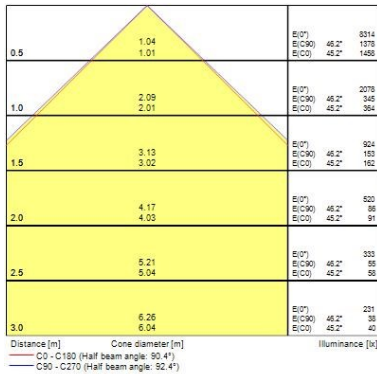

Optical data

Fixture luminous flux (lm)	4350
Luminaire efficacy (lm/W)	121
Colour temperature (K)	3000
Light colour	Warm White
CRI (Ra)	80
Colour Variation Initial (SDCM)	SDCM3
Beam Angle (°)	90
Distribution type	Symmetric
Glare control	< 19
Photobiological Risk Group	RG0

START Panel IP54 UGR19 600x600

START PANEL IP54 MLTPWR U19 600 4350LM 830 GST18/3

0047044

Lifetime data

Lifespan L70 B50	100000
Lifespan L80 B20	71000

Physical data

Housing colour	RAL 9016 - Traffic white / Bezel
IP rating	IP54/20
IK rating	IK03
Diffuser finish	Prismatic
Diffuser material	PC Polycarbonate
Nominal Product Length (mm)	595
Nominal Product Width (mm)	595
Nominal Product Height (mm)	65
Weight (kg)	2.95
Recessed Depth (mm)	100

Packaging

Single packaging type	Carton
Product EAN number	5410288470443
Packaging single length / height (cm)	63.0
Packaging single width (cm)	61.5
Packaging single depth (cm)	8.2
Packaging inner length / height (cm)	63.0
Packaging inner width (cm)	61.5
Packaging inner depth (cm)	8.2
DUN14 (outer)	05410288470443
Units per outer package	1
Packaging outer length / height (cm)	63.0
Packaging outer width (cm)	61.5
Packaging outer depth (cm)	8.2

Safety data

Optimal operating condition (°C)	-10-40
----------------------------------	--------

PHOTOMETRY

START Panel IP54 UGR19 600x600

START PANEL IP54 MLTPWR U19 600 4350LM 830 GST18/3

0047044

START Panel IP54 UGR19 600x600