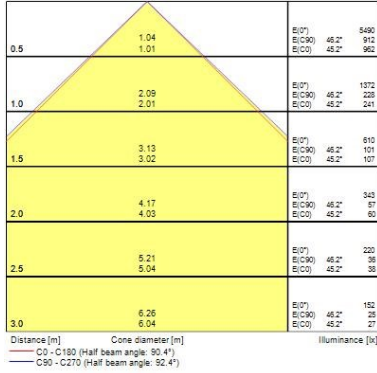

Optical data

Fixture luminous flux (lm)	4350
Luminaire efficacy (lm/W)	121
Colour temperature (K)	3000
Light colour	Warm White
CRI (Ra)	80
Colour Variation Initial (SDCM)	SDCM3
Beam Angle (°)	90
Distribution type	Symmetric
Glare control	< 19
Photobiological Risk Group	RG0

START Panel IP54 UGR19 600x600

START PANEL IP54 MLTPWR U19 600 4350LM 830 GST18/3

0047044

Lifetime data

Lifespan L70 B50	100000
Lifespan L80 B20	71000

Physical data

Housing colour	RAL 9016 - Traffic white / Bezel
IP rating	IP54/20
IK rating	IK03
Diffuser finish	Prismatic
Diffuser material	PC Polycarbonate
Nominal Product Length (mm)	595
Nominal Product Width (mm)	595
Nominal Product Height (mm)	65
Weight (kg)	2.95
Recessed Depth (mm)	100

Packaging

Single packaging type	Carton
Product EAN number	5410288470443
Packaging single length / height (cm)	63.0
Packaging single width (cm)	61.5
Packaging single depth (cm)	8.2
Packaging inner length / height (cm)	63.0
Packaging inner width (cm)	61.5
Packaging inner depth (cm)	8.2
DUN14 (outer)	05410288470443
Units per outer package	1
Packaging outer length / height (cm)	63.0
Packaging outer width (cm)	61.5
Packaging outer depth (cm)	8.2

Safety data

Optimal operating condition (°C)	-10-40
----------------------------------	--------

PHOTOMETRY

START Panel IP54 UGR19 600x600

START PANEL IP54 MLTPWR U19 600 4350LM 830 GST18/3

0047044

START Panel IP54 UGR19 600x600