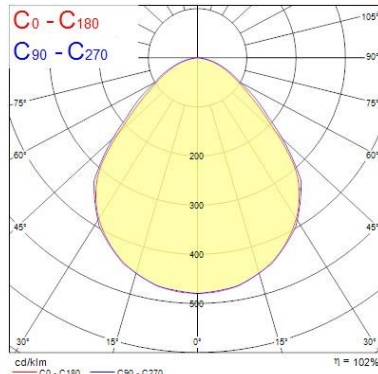

Optical data

Fixture luminous flux (lm)	4350
Luminaire efficacy (lm/W)	121
Colour temperature (K)	3000
Light colour	Warm White
CRI (Ra)	80
Colour Variation Initial (SDCM)	SDCM3
Beam Angle (°)	90
Distribution type	Symmetric
Glare control	< 19
Photobiological Risk Group	RG0

Safety data

Optimal operating condition (°C)	-10-40
----------------------------------	--------

PHOTOMETRY

START Panel IP54 UGR19 600x600

START PANEL IP54 MLTPWR U19 600 4350LM 830 GST18/3

0047044

START Panel IP54 UGR19 600x600