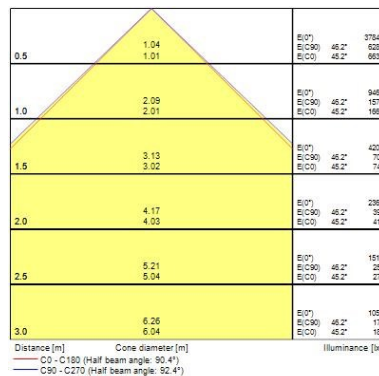

START Panel IP54 UGR19 600x600

START PANEL IP54 MLTPWR U19 600 4350LM 830 GST18/3

0047044

Lifetime data

Lifespan L70 B50	100000
Lifespan L80 B20	71000

Physical data

Housing colour	RAL 9016 - Traffic white / Bezel
IP rating	IP54/20
IK rating	IK03
Diffuser finish	Prismatic
Diffuser material	PC Polycarbonate
Nominal Product Length (mm)	595
Nominal Product Width (mm)	595
Nominal Product Height (mm)	65
Weight (kg)	2.95
Recessed Depth (mm)	100

Packaging

Single packaging type	Carton
Product EAN number	5410288470443
Packaging single length / height (cm)	63.0
Packaging single width (cm)	61.5
Packaging single depth (cm)	8.2
Packaging inner length / height (cm)	63.0
Packaging inner width (cm)	61.5
Packaging inner depth (cm)	8.2
DUN14 (outer)	05410288470443
Units per outer package	1
Packaging outer length / height (cm)	63.0
Packaging outer width (cm)	61.5
Packaging outer depth (cm)	8.2

Safety data

Optimal operating condition (°C)	-10-40

PHOTOMETRY