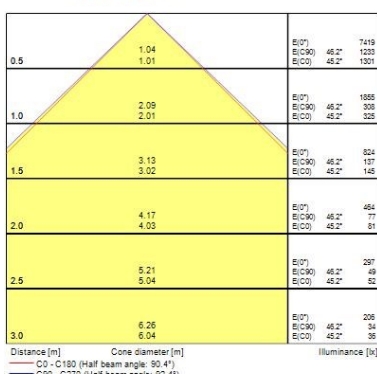

Optical data

Fixture luminous flux (lm)	4350
Luminaire efficacy (lm/W)	121
Colour temperature (K)	3000
Light colour	Warm White
CRI (Ra)	80
Colour Variation Initial (SDCM)	SDCM3
Beam Angle (°)	90
Distribution type	Symmetric
Glare control	< 19
Photobiological Risk Group	RG0

START Panel IP54 UGR19 600x600

START PANEL IP54 MLTPWR U19 600 4350LM 830 GST18/3

0047044

Lifetime data

Lifespan L70 B50	100000
Lifespan L80 B20	71000

Physical data

Housing colour	RAL 9016 - Traffic white / Bezel
IP rating	IP54/20
IK rating	IK03
Diffuser finish	Prismatic
Diffuser material	PC Polycarbonate
Nominal Product Length (mm)	595
Nominal Product Width (mm)	595
Nominal Product Height (mm)	65
Weight (kg)	2.95
Recessed Depth (mm)	100

Packaging

Single packaging type	Carton
Product EAN number	5410288470443
Packaging single length / height (cm)	63.0
Packaging single width (cm)	61.5
Packaging single depth (cm)	8.2
Packaging inner length / height (cm)	63.0
Packaging inner width (cm)	61.5
Packaging inner depth (cm)	8.2
DUN14 (outer)	05410288470443
Units per outer package	1
Packaging outer length / height (cm)	63.0
Packaging outer width (cm)	61.5
Packaging outer depth (cm)	8.2

Safety data

Optimal operating condition (°C)	-10-40
----------------------------------	--------

PHOTOMETRY

START Panel IP54 UGR19 600x600

START PANEL IP54 MLTPWR U19 600 4350LM 830 GST18/3

0047044

START Panel IP54 UGR19 600x600