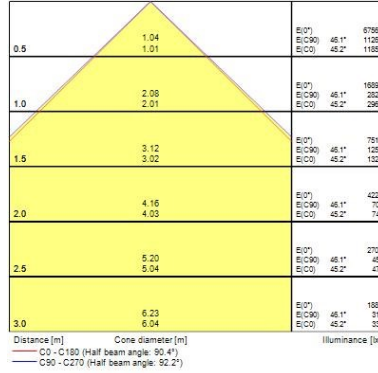

Optical data

Fixture luminous flux (lm)	4350
Luminaire efficacy (lm/W)	121
Colour temperature (K)	3000
Light colour	Warm White
CRI (Ra)	80
Colour Variation Initial (SDCM)	SDCM3
Beam Angle (°)	90
Distribution type	Symmetric
Glare control	< 19
Photobiological Risk Group	RG0

START Panel IP54 UGR19 600x600

START PANEL IP54 MLTPWR U19 600 4350LM 830 GST18/3

0047044

Lifetime data

Lifespan L70 B50	100000
Lifespan L80 B20	71000

Physical data

Housing colour	RAL 9016 - Traffic white / Bezel
IP rating	IP54/20
IK rating	IK03
Diffuser finish	Prismatic
Diffuser material	PC Polycarbonate
Nominal Product Length (mm)	595
Nominal Product Width (mm)	595
Nominal Product Height (mm)	65
Weight (kg)	2.95
Recessed Depth (mm)	100

Packaging

Single packaging type	Carton
Product EAN number	5410288470443
Packaging single length / height (cm)	63.0
Packaging single width (cm)	61.5
Packaging single depth (cm)	8.2
Packaging inner length / height (cm)	63.0
Packaging inner width (cm)	61.5
Packaging inner depth (cm)	8.2
DUN14 (outer)	05410288470443
Units per outer package	1
Packaging outer length / height (cm)	63.0
Packaging outer width (cm)	61.5
Packaging outer depth (cm)	8.2

Safety data

Optimal operating condition (°C)	-10-40
----------------------------------	--------

PHOTOMETRY

START Panel IP54 UGR19 600x600

START PANEL IP54 MLTPWR U19 600 4350LM 830 GST18/3

0047044

START Panel IP54 UGR19 600x600