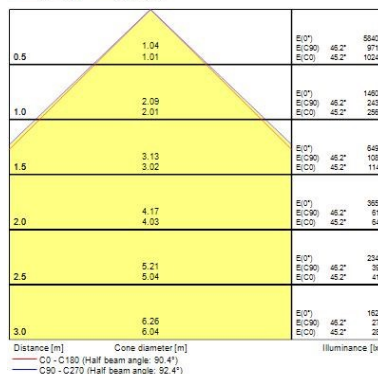

Optical data

Fixture luminous flux (lm)	4350
Luminaire efficacy (lm/W)	121
Colour temperature (K)	3000
Light colour	Warm White
CRI (Ra)	80
Colour Variation Initial (SDCM)	SDCM3
Beam Angle (°)	90
Distribution type	Symmetric
Glare control	< 19
Photobiological Risk Group	RG0

START Panel IP54 UGR19 600x600

START PANEL IP54 MLTPWR U19 600 4350LM 830 GST18/3

0047044

Lifetime data

Lifespan L70 B50	100000
Lifespan L80 B20	71000

Physical data

Housing colour	RAL 9016 - Traffic white / Bezel
IP rating	IP54/20
IK rating	IK03
Diffuser finish	Prismatic
Diffuser material	PC Polycarbonate
Nominal Product Length (mm)	595
Nominal Product Width (mm)	595
Nominal Product Height (mm)	65
Weight (kg)	2.95
Recessed Depth (mm)	100

Packaging

Single packaging type	Carton
Product EAN number	5410288470443
Packaging single length / height (cm)	63.0
Packaging single width (cm)	61.5
Packaging single depth (cm)	8.2
Packaging inner length / height (cm)	63.0
Packaging inner width (cm)	61.5
Packaging inner depth (cm)	8.2
DUN14 (outer)	05410288470443
Units per outer package	1
Packaging outer length / height (cm)	63.0
Packaging outer width (cm)	61.5
Packaging outer depth (cm)	8.2

Safety data

Optimal operating condition (°C)	-10-40
----------------------------------	--------

PHOTOMETRY

START Panel IP54 UGR19 600x600

START PANEL IP54 MLTPWR U19 600 4350LM 830 GST18/3

0047044

START Panel IP54 UGR19 600x600