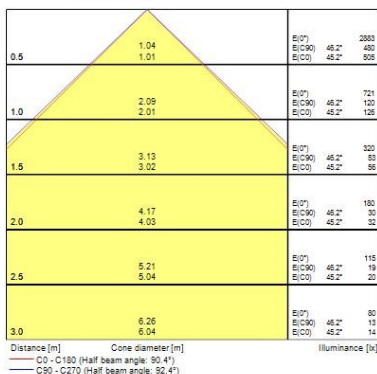

Optical data

Fixture luminous flux (lm)	4350
Luminaire efficacy (lm/W)	121
Colour temperature (K)	3000
Light colour	Warm White
CRI (Ra)	80
Colour Variation Initial (SDCM)	SDCM3
Beam Angle (°)	90
Distribution type	Symmetric
Glare control	< 19
Photobiological Risk Group	RG0

START Panel IP54 UGR19 600x600

START PANEL IP54 MLTPWR U19 600 4350LM 830 GST18/3

0047044

Lifetime data

Lifespan L70 B50	100000
Lifespan L80 B20	71000

Physical data

Housing colour	RAL 9016 - Traffic white / Bezel
IP rating	IP54/20
IK rating	IK03
Diffuser finish	Prismatic
Diffuser material	PC Polycarbonate
Nominal Product Length (mm)	595
Nominal Product Width (mm)	595
Nominal Product Height (mm)	65
Weight (kg)	2.95
Recessed Depth (mm)	100

Packaging

Single packaging type	Carton
Product EAN number	5410288470443
Packaging single length / height (cm)	63.0
Packaging single width (cm)	61.5
Packaging single depth (cm)	8.2
Packaging inner length / height (cm)	63.0
Packaging inner width (cm)	61.5
Packaging inner depth (cm)	8.2
DUN14 (outer)	05410288470443
Units per outer package	1
Packaging outer length / height (cm)	63.0
Packaging outer width (cm)	61.5
Packaging outer depth (cm)	8.2

Safety data

Optimal operating condition (°C)	-10-40
----------------------------------	--------

PHOTOMETRY

START Panel IP54 UGR19 600x600

START PANEL IP54 MLTPWR U19 600 4350LM 830 GST18/3

0047044

START Panel IP54 UGR19 600x600