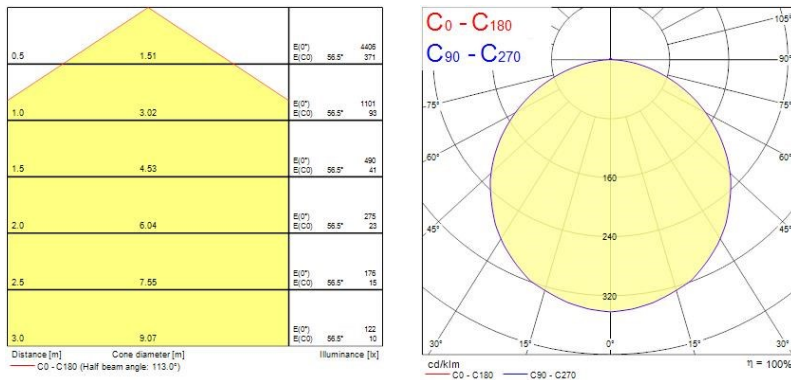

Optical data

Fixture luminous flux (lm)	3200
Luminaire efficacy (lm/W)	89
Colour temperature (K)	4000
Light colour	Neutral White
CRI (Ra)	80
Colour Variation Initial (SDCM)	SDCM6
Beam Angle (°)	112
Distribution type	Symmetric
Glare control	< 22
Photobiological Risk Group	RG0

Lifetime data

Lifespan L70 B50	100000
Lifespan L80 B20	71000

START eco Panel 600x600

START eco Panel 600x600 3200Lm 840
0047670

Physical data

Housing colour	RAL 9003 - Signal white
IP rating	IP40/20
IK rating	IK02
Diffuser material	Other
Nominal Product Length (mm)	595
Nominal Product Width (mm)	595
Nominal Product Height (mm)	34
Weight (kg)	1.538

Safety data

Optimal operating condition (°C)	-10-45
----------------------------------	--------

PHOTOMETRY

TECHNICAL DRAWINGS

START eco Panel 600x600

START eco Panel 600x600 3200Lm 840

0047670