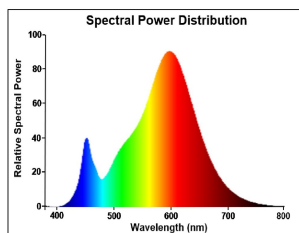

ToLEDo G9

ToLEDo Retro G9 CL 250LM 827 SL

0029664

PHOTOMETRY

TECHNICAL DRAWINGS