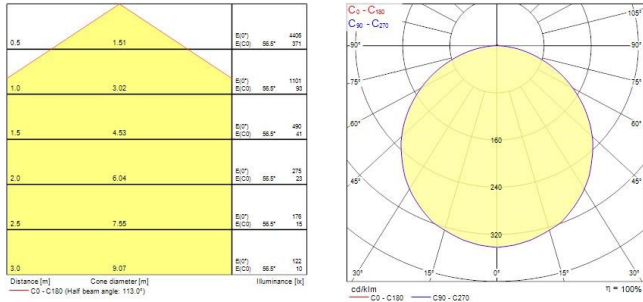

START eco Panel 600x600

START eco Panel 600x600 3200Lm 840 LILO
0048401

TECHNICAL DRAWINGS