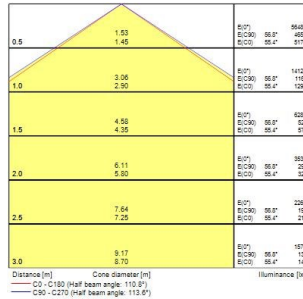

START Panel IP54 600x600 START PANEL IP54 MLTPWR 600 4900LM 830 0047990