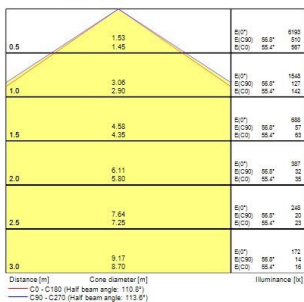

START Panel IP54 600x600 START PANEL IP54 MLTPWR 600 4900LM 830 0047990