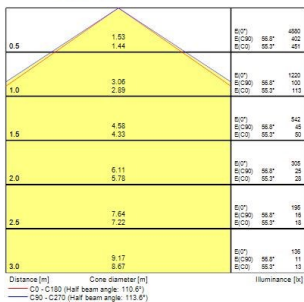

START Panel IP54 600x600 START PANEL IP54 MLTPWR 600 4900LM 830 0047990