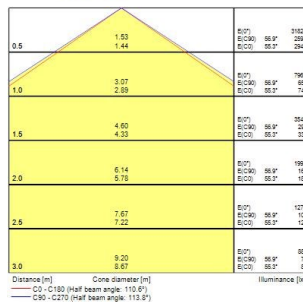

START Panel IP54 600x600 START PANEL IP54 MLTPWR 600 4900LM 830 0047990