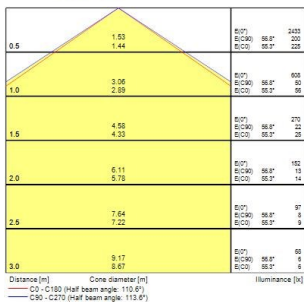

START Panel IP54 600x600 START PANEL IP54 MLTPWR 600 4900LM 830 0047990