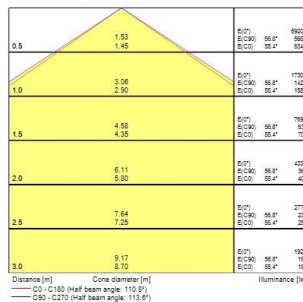

START Panel IP54 600x600 START PANEL IP54 MLTPWR 600 4900LM 830 0047990