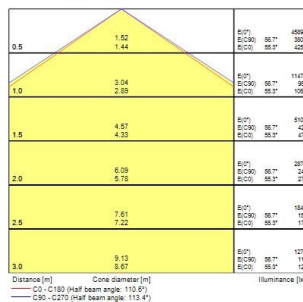

START Panel IP54 600x600 START PANEL IP54 MLTPWR 600 4900LM 830 0047990