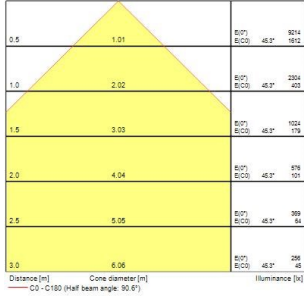

START Panel UGR19 600x600

START Panel UGR19 600x600 4800Lm 840 LILO
0042190