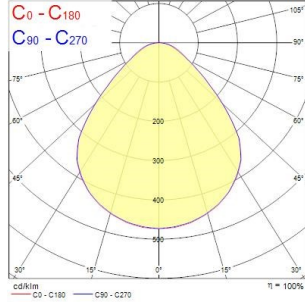

START Panel UGR19 600x600

START Panel UGR19 600x600 4800Lm 840 LILO
0042190