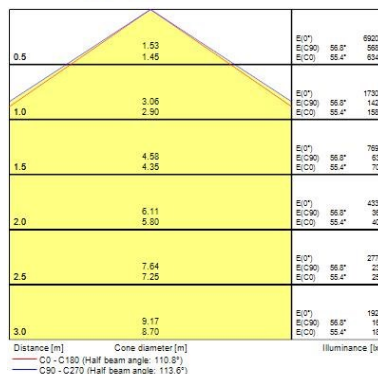

Optical data

Fixture luminous flux (lm)	4900
Luminaire efficacy (lm/W)	136
Colour temperature (K)	3000
Light colour	Warm White
CRI (Ra)	80
Colour Variation Initial (SDCM)	SDCM3
Beam Angle (°)	110
Distribution type	Symmetric
Glare control	< 25
Photobiological Risk Group	RG0

Physical data

Housing colour	RAL 9016 - Traffic white / Bezel
IP rating	IP54/20
IK rating	IK03
Diffuser finish	Opal
Diffuser material	PC Polycarbonate
Nominal Product Length (mm)	595
Nominal Product Width (mm)	595
Nominal Product Height (mm)	65
Weight (kg)	2.354
Recessed Depth (mm)	100

Packaging

Single packaging type	Carton
Product EAN number	5410288479903
Packaging single length / height (cm)	61.0
Packaging single width (cm)	7.0
Packaging single depth (cm)	61.0
Packaging inner length / height (cm)	63.0
Packaging inner width (cm)	61.5
Packaging inner depth (cm)	8.2
DUN14 (outer)	05410288479903
Units per outer package	4
Packaging outer length / height (cm)	63.0
Packaging outer width (cm)	32.6
Packaging outer depth (cm)	64.5

Safety data

Optimal operating condition (°C)	-10-40
----------------------------------	--------

PHOTOMETRY

START Panel IP54 600x600 START PANEL IP54 MLTPWR 600 4900LM 830 0047990

START Panel IP54 600x600 START PANEL IP54 MLTPWR 600 4900LM 830 0047990