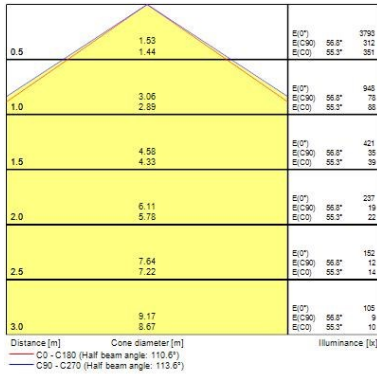

Optical data

Fixture luminous flux (lm)	4900
Luminaire efficacy (lm/W)	136
Colour temperature (K)	3000
Light colour	Warm White
CRI (Ra)	80
Colour Variation Initial (SDCM)	SDCM3
Beam Angle (°)	110
Distribution type	Symmetric
Glare control	< 25
Photobiological Risk Group	RG0

Physical data

Housing colour	RAL 9016 - Traffic white / Bezel
IP rating	IP54/20
IK rating	IK03
Diffuser finish	Opal
Diffuser material	PC Polycarbonate
Nominal Product Length (mm)	595
Nominal Product Width (mm)	595
Nominal Product Height (mm)	65
Weight (kg)	2.354
Recessed Depth (mm)	100

Packaging

Single packaging type	Carton
Product EAN number	5410288479903
Packaging single length / height (cm)	61.0
Packaging single width (cm)	7.0
Packaging single depth (cm)	61.0
Packaging inner length / height (cm)	63.0
Packaging inner width (cm)	61.5
Packaging inner depth (cm)	8.2
DUN14 (outer)	05410288479903
Units per outer package	4
Packaging outer length / height (cm)	63.0
Packaging outer width (cm)	32.6
Packaging outer depth (cm)	64.5

Safety data

Optimal operating condition (°C)	-10-40
----------------------------------	--------

PHOTOMETRY

START Panel IP54 600x600 START PANEL IP54 MLTPWR 600 4900LM 830 0047990

START Panel IP54 600x600 START PANEL IP54 MLTPWR 600 4900LM 830 0047990