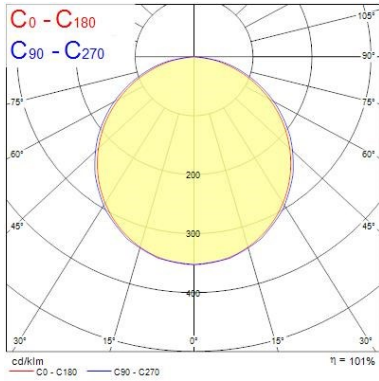

Optical data

Fixture luminous flux (lm)	4900
Luminaire efficacy (lm/W)	136
Colour temperature (K)	3000
Light colour	Warm White
CRI (Ra)	80
Colour Variation Initial (SDCM)	SDCM3
Beam Angle (°)	110
Distribution type	Symmetric
Glare control	< 25
Photobiological Risk Group	RG0

Safety data

Optimal operating condition (°C)	-10-40
----------------------------------	--------

PHOTOMETRY

START Panel IP54 600x600 START PANEL IP54 MLTPWR 600 4900LM 830 0047990

START Panel IP54 600x600 START PANEL IP54 MLTPWR 600 4900LM 830 0047990