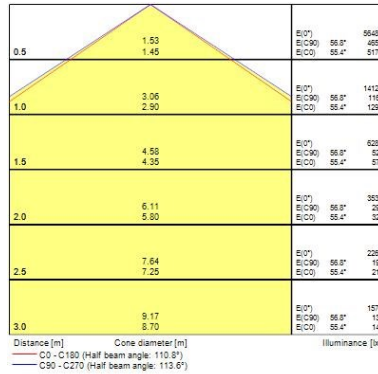

Optical data

Fixture luminous flux (lm)	4900
Luminaire efficacy (lm/W)	136
Colour temperature (K)	3000
Light colour	Warm White
CRI (Ra)	80
Colour Variation Initial (SDCM)	SDCM3
Beam Angle (°)	110
Distribution type	Symmetric
Glare control	< 25
Photobiological Risk Group	RG0

Physical data

Housing colour	RAL 9016 - Traffic white / Bezel
IP rating	IP54/20
IK rating	IK03
Diffuser finish	Opal
Diffuser material	PC Polycarbonate
Nominal Product Length (mm)	595
Nominal Product Width (mm)	595
Nominal Product Height (mm)	65
Weight (kg)	2.354
Recessed Depth (mm)	100

Packaging

Single packaging type	Carton
Product EAN number	5410288479903
Packaging single length / height (cm)	61.0
Packaging single width (cm)	7.0
Packaging single depth (cm)	61.0
Packaging inner length / height (cm)	63.0
Packaging inner width (cm)	61.5
Packaging inner depth (cm)	8.2
DUN14 (outer)	05410288479903
Units per outer package	4
Packaging outer length / height (cm)	63.0
Packaging outer width (cm)	32.6
Packaging outer depth (cm)	64.5

Safety data

Optimal operating condition (°C)	-10-40
----------------------------------	--------

PHOTOMETRY

START Panel IP54 600x600 START PANEL IP54 MLTPWR 600 4900LM 830 0047990

START Panel IP54 600x600 START PANEL IP54 MLTPWR 600 4900LM 830 0047990