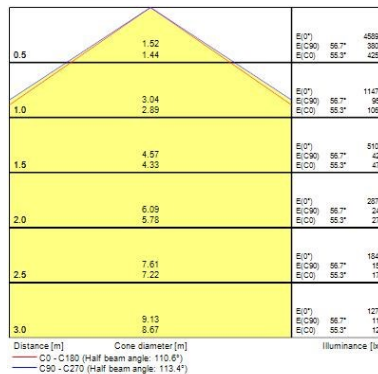

Optical data

Fixture luminous flux (lm)	4900
Luminaire efficacy (lm/W)	136
Colour temperature (K)	3000
Light colour	Warm White
CRI (Ra)	80
Colour Variation Initial (SDCM)	SDCM3
Beam Angle (°)	110
Distribution type	Symmetric
Glare control	< 25
Photobiological Risk Group	RG0

Physical data

Housing colour	RAL 9016 - Traffic white / Bezel
IP rating	IP54/20
IK rating	IK03
Diffuser finish	Opal
Diffuser material	PC Polycarbonate
Nominal Product Length (mm)	595
Nominal Product Width (mm)	595
Nominal Product Height (mm)	65
Weight (kg)	2.354
Recessed Depth (mm)	100

Packaging

Single packaging type	Carton
Product EAN number	5410288479903
Packaging single length / height (cm)	61.0
Packaging single width (cm)	7.0
Packaging single depth (cm)	61.0
Packaging inner length / height (cm)	63.0
Packaging inner width (cm)	61.5
Packaging inner depth (cm)	8.2
DUN14 (outer)	05410288479903
Units per outer package	4
Packaging outer length / height (cm)	63.0
Packaging outer width (cm)	32.6
Packaging outer depth (cm)	64.5

Safety data

Optimal operating condition (°C)	-10-40
----------------------------------	--------

PHOTOMETRY

START Panel IP54 600x600 START PANEL IP54 MLTPWR 600 4900LM 830 0047990

START Panel IP54 600x600 START PANEL IP54 MLTPWR 600 4900LM 830 0047990