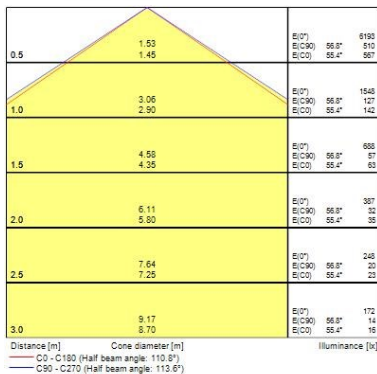

Optical data

Fixture luminous flux (lm)	4900
Luminaire efficacy (lm/W)	136
Colour temperature (K)	3000
Light colour	Warm White
CRI (Ra)	80
Colour Variation Initial (SDCM)	SDCM3
Beam Angle (°)	110
Distribution type	Symmetric
Glare control	< 25
Photobiological Risk Group	RG0

Physical data

Housing colour	RAL 9016 - Traffic white / Bezel
IP rating	IP54/20
IK rating	IK03
Diffuser finish	Opal
Diffuser material	PC Polycarbonate
Nominal Product Length (mm)	595
Nominal Product Width (mm)	595
Nominal Product Height (mm)	65
Weight (kg)	2.354
Recessed Depth (mm)	100

Packaging

Single packaging type	Carton
Product EAN number	5410288479903
Packaging single length / height (cm)	61.0
Packaging single width (cm)	7.0
Packaging single depth (cm)	61.0
Packaging inner length / height (cm)	63.0
Packaging inner width (cm)	61.5
Packaging inner depth (cm)	8.2
DUN14 (outer)	05410288479903
Units per outer package	4
Packaging outer length / height (cm)	63.0
Packaging outer width (cm)	32.6
Packaging outer depth (cm)	64.5

Safety data

Optimal operating condition (°C)	-10-40
----------------------------------	--------

PHOTOMETRY

START Panel IP54 600x600 START PANEL IP54 MLTPWR 600 4900LM 830 0047990

START Panel IP54 600x600 START PANEL IP54 MLTPWR 600 4900LM 830 0047990