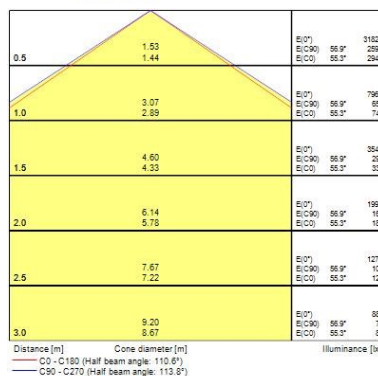

Optical data

Fixture luminous flux (lm)	4900
Luminaire efficacy (lm/W)	136
Colour temperature (K)	3000
Light colour	Warm White
CRI (Ra)	80
Colour Variation Initial (SDCM)	SDCM3
Beam Angle (°)	110
Distribution type	Symmetric
Glare control	< 25
Photobiological Risk Group	RG0

Physical data

Housing colour	RAL 9016 - Traffic white / Bezel
IP rating	IP54/20
IK rating	IK03
Diffuser finish	Opal
Diffuser material	PC Polycarbonate
Nominal Product Length (mm)	595
Nominal Product Width (mm)	595
Nominal Product Height (mm)	65
Weight (kg)	2.354
Recessed Depth (mm)	100

Packaging

Single packaging type	Carton
Product EAN number	5410288479903
Packaging single length / height (cm)	61.0
Packaging single width (cm)	7.0
Packaging single depth (cm)	61.0
Packaging inner length / height (cm)	63.0
Packaging inner width (cm)	61.5
Packaging inner depth (cm)	8.2
DUN14 (outer)	05410288479903
Units per outer package	4
Packaging outer length / height (cm)	63.0
Packaging outer width (cm)	32.6
Packaging outer depth (cm)	64.5

Safety data

Optimal operating condition (°C)	-10-40
----------------------------------	--------

PHOTOMETRY

START Panel IP54 600x600 START PANEL IP54 MLTPWR 600 4900LM 830 0047990

START Panel IP54 600x600 START PANEL IP54 MLTPWR 600 4900LM 830 0047990