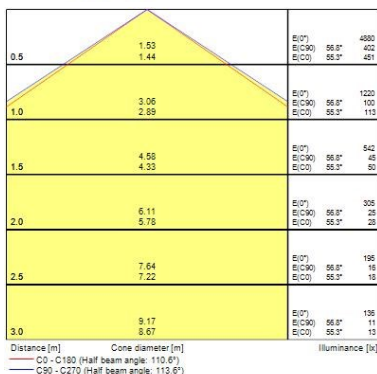

Optical data

Fixture luminous flux (lm)	4900
Luminaire efficacy (lm/W)	136
Colour temperature (K)	3000
Light colour	Warm White
CRI (Ra)	80
Colour Variation Initial (SDCM)	SDCM3
Beam Angle (°)	110
Distribution type	Symmetric
Glare control	< 25
Photobiological Risk Group	RG0

Physical data

Housing colour	RAL 9016 - Traffic white / Bezel
IP rating	IP54/20
IK rating	IK03
Diffuser finish	Opal
Diffuser material	PC Polycarbonate
Nominal Product Length (mm)	595
Nominal Product Width (mm)	595
Nominal Product Height (mm)	65
Weight (kg)	2.354
Recessed Depth (mm)	100

Packaging

Single packaging type	Carton
Product EAN number	5410288479903
Packaging single length / height (cm)	61.0
Packaging single width (cm)	7.0
Packaging single depth (cm)	61.0
Packaging inner length / height (cm)	63.0
Packaging inner width (cm)	61.5
Packaging inner depth (cm)	8.2
DUN14 (outer)	05410288479903
Units per outer package	4
Packaging outer length / height (cm)	63.0
Packaging outer width (cm)	32.6
Packaging outer depth (cm)	64.5

Safety data

Optimal operating condition (°C)	-10-40
----------------------------------	--------

PHOTOMETRY

START Panel IP54 600x600 START PANEL IP54 MLTPWR 600 4900LM 830 0047990

START Panel IP54 600x600 START PANEL IP54 MLTPWR 600 4900LM 830 0047990