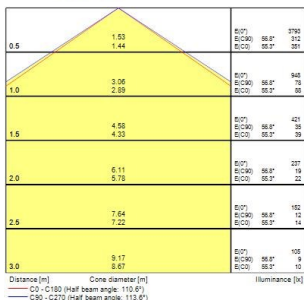

START Panel IP54 600x600 START PANEL IP54 MLTPWR 600 4900LM 830 GST18/3 0047042