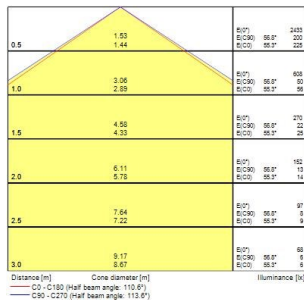

START Panel IP54 600x600 START PANEL IP54 MLTPWR 600 4900LM 830 GST18/3 0047042