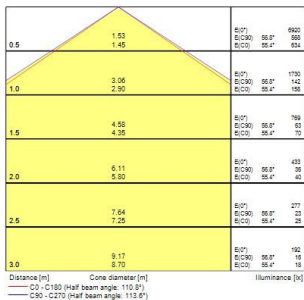

START Panel IP54 600x600 START PANEL IP54 MLTPWR 600 4900LM 830 GST18/3 0047042