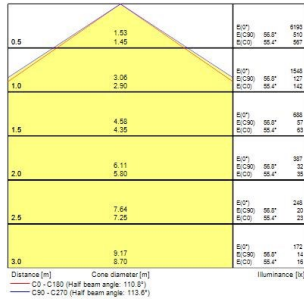

START Panel IP54 600x600 START PANEL IP54 MLTPWR 600 4900LM 830 GST18/3 0047042