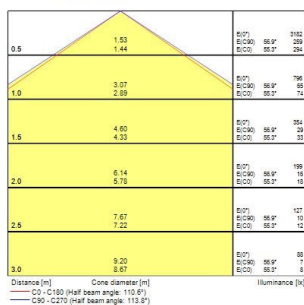

START Panel IP54 600x600 START PANEL IP54 MLTPWR 600 4900LM 830 GST18/3 0047042