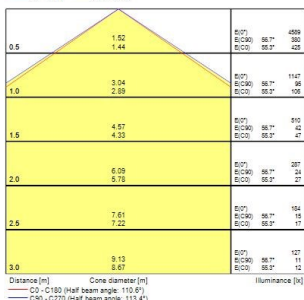

START Panel IP54 600x600 START PANEL IP54 MLTPWR 600 4900LM 830 GST18/3 0047042