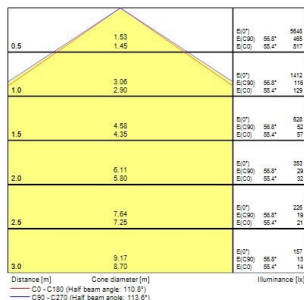

START Panel IP54 600x600 START PANEL IP54 MLTPWR 600 4900LM 830 GST18/3 0047042