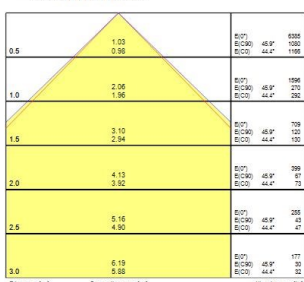

START Panel IP54 UGR19 600x600 START PANEL IP54 MLTPWR U19 600 4450LM 840 0047993