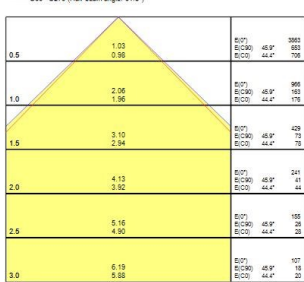

START Panel IP54 UGR19 600x600 START PANEL IP54 MLTPWR U19 600 4450LM 840 0047993