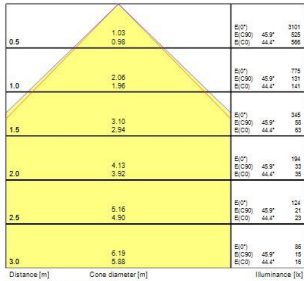

START Panel IP54 UGR19 600x600 START PANEL IP54 MLTPWR U19 600 4450LM 840 0047993