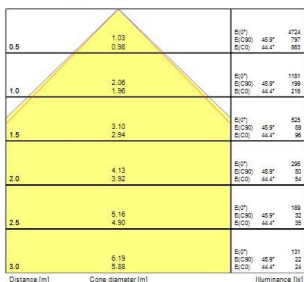

START Panel IP54 UGR19 600x600 START PANEL IP54 MLTPWR U19 600 4450LM 840 0047993