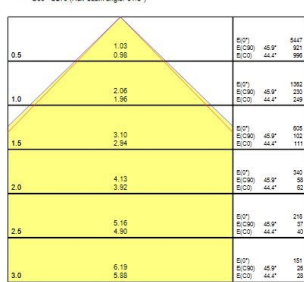

START Panel IP54 UGR19 600x600 START PANEL IP54 MLTPWR U19 600 4450LM 840 0047993