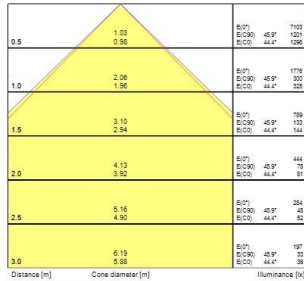

START Panel IP54 UGR19 600x600 START PANEL IP54 MLTPWR U19 600 4450LM 840 0047993