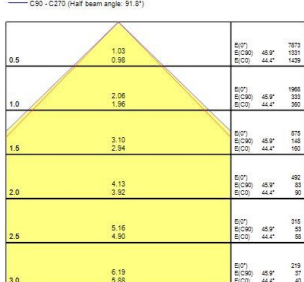

START Panel IP54 UGR19 600x600 START PANEL IP54 MLTPWR U19 600 4450LM 840 0047993