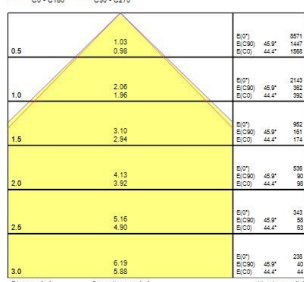

START Panel IP54 UGR19 600x600 START PANEL IP54 MLTPWR U19 600 4450LM 840 0047993