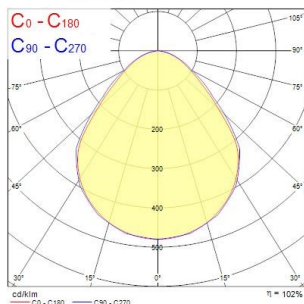

START Panel IP54 UGR19 600x600 START PANEL IP54 MLTPWR U19 600 4450LM 840 0047993