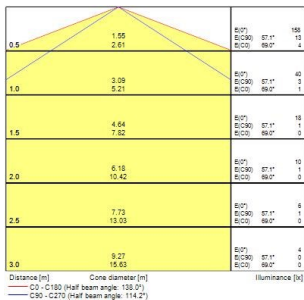

START eco Flex RGB and RGBW START ECO FLEX IP67 RGBW 0068124