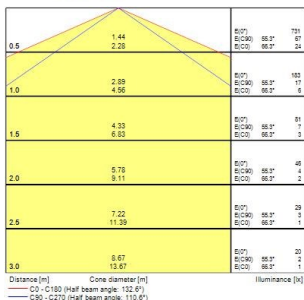

START eco Flex RGB and RGBW START ECO FLEX IP67 RGBW 0068124