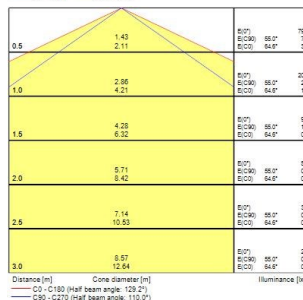

START eco Flex RGB and RGBW START ECO FLEX IP67 RGBW 0068124