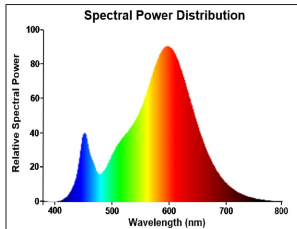

START eco Flex RGB and RGBW *START ECO FLEX IP67 RGBW* 0068124

TECHNICAL DRAWINGS