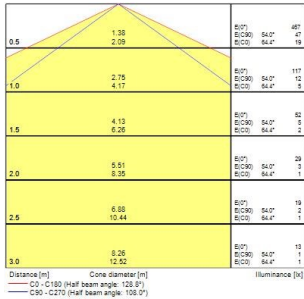

START eco Flex RGB and RGBW START ECO FLEX IP67 RGBW 0068124