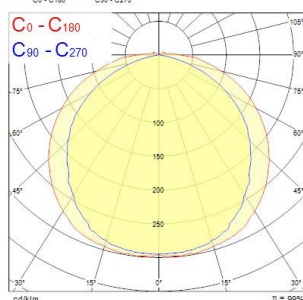

START eco Flex RGB and RGBW START ECO FLEX IP67 RGBW 0068124