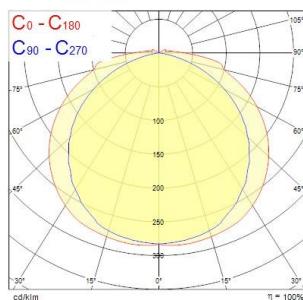

START eco Flex RGB and RGBW START ECO FLEX IP67 RGBW 0068124