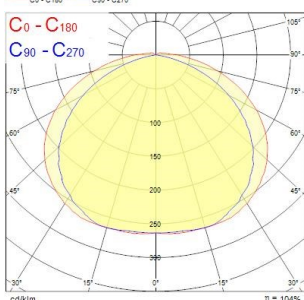

START eco Flex RGB and RGBW START ECO FLEX IP67 RGBW 0068124