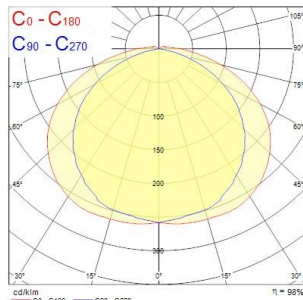

START eco Flex RGB and RGBW START ECO FLEX IP67 RGBW 0068124