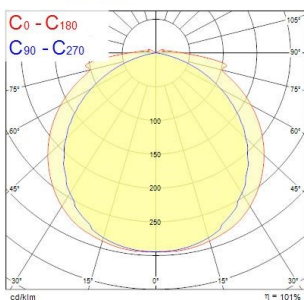

START eco Flex RGB and RGBW START ECO FLEX IP67 RGBW 0068124