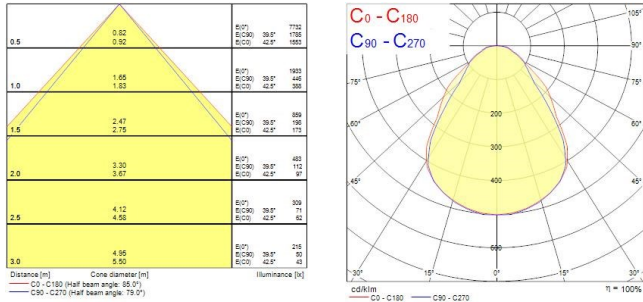

START Panel UGR19 600x600 SylSmart StandAlone *START Panel UGR19 600x600 3800Lm 830 SSC* 0042506

TECHNICAL DRAWINGS