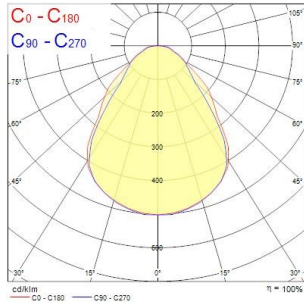

START Panel UGR19 600x600 SylSmart StandAlone *START Panel UGR19 600x600 3800Lm 830 SSC* 0042506