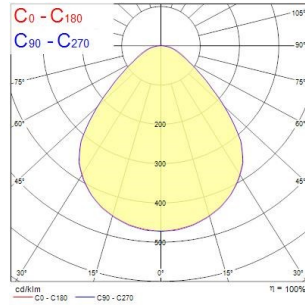

START Panel UGR19 600x600 SylSmart StandAlone

START Panel UGR19 600x600 4800Lm 840 SSC
0042567