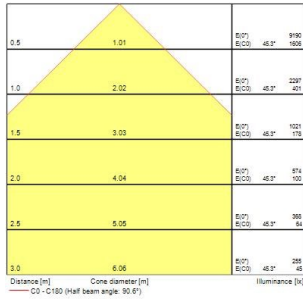

START Panel UGR19 600x600 SylSmart StandAlone

START Panel UGR19 600x600 4800Lm 840 SSC
0042567