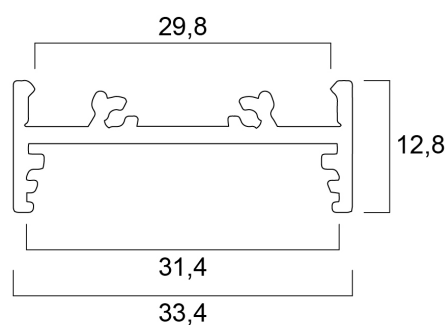

Profile shallow wide surface 30 (33x13) 2m SET BW 0021579

Features

- The Profile shallow wide surface 30 2m SET BW consists of 2m anodised black profile , F click diffuser (0022620), 2 end caps and 4 holders (0022645)

Product Overview

Product name	Profile shallow wide surface 30 (33x13) 2m SET BW
Technology	Accessory
Housing	Aluminium
General application	Hospitality, Retail
ETIM Class	EC002557
E-number FI	4278574
Photobiological Risk Group	Not applicable
Housing colour	Black
IP rating	IP00
IK rating	IK00
Product EAN number	5410288215792
Warranty	3 years

Profile shallow wide surface 30 (33x13) 2m SET BW 0021579

Technical drawings

Data table

GENERAL DATA

Product name	Profile shallow wide surface 30 (33x13) 2m SET BW
Technology	Accessory
Housing	Aluminium
General application	Hospitality, Retail
Operating temperature range (°C)	25°C...+0°C
ETIM Class	EC002557
E-number FI	4278574
Warranty	3 years

PHYSICAL DATA

Housing colour	Black
IP rating	IP00
IK rating	IK00
Diffuser finish	Opal
Nominal Product Length (mm)	2000
Nominal Product Width (mm)	33.4
Nominal Product Height (mm)	12.8
Weight (kg)	0.63

PACKAGING