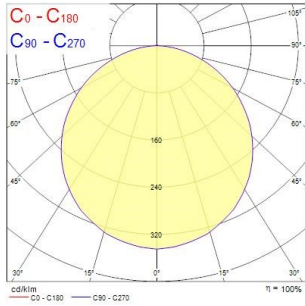

START eco Panel 600x600

START eco Panel 600x600 3200Lm 830

0047669

Product features

- Back lit LED panel, Low Flicker, 36 W, Warm White, 3000 K, 3200 lumens, 89 lm/W, Average lifespan: 100.000Hrs, electronic non dimmable driver. (HxWxD) 34 x 595 x 595 mm.

PRODUCT OVERVIEW

Product name	START eco Panel 600x600 3200Lm 830
Technology	LED
Housing	Aluminium, Steel
Mount	Ceiling recessed mounting
Environment	Interior
General application	Education, Office
ETIM Class	EC002892
Warranty	3 years
Fixture luminous flux (lm)	3200
Luminaire efficacy (lm/W)	89
Colour temperature (K)	3000
Light colour	Warm White
CRI (Ra)	80
Colour Variation Initial (SDCM)	SDCM6
Beam Angle (°)	112
Glare control	< 22
Photobiological Risk Group	RG0
Total power consumption (W)	36
Electrical protection	Class II
Control gear type	LED driver constant current
Dimmable	No
Dimming method	N/A
LED Flickering Rate	Ultra low (5% or less)
Housing colour	RAL 9003 - Signal white
IP rating	IP40/20
IK rating	IK02
Product EAN number	5410288476698

PHOTOMETRY

START eco Panel 600x600

START eco Panel 600x600 3200Lm 830
0047669

Distance [m]	Cone diameter [m]	E(0°) [lx]	E(C0) [lx]	E(112.0°) [lx]
0.5	1.45	5071	5071	4527
1.0	2.97	1267	1267	1130
1.5	4.45	539	539	482
2.0	5.93	312	312	281
2.5	7.41	197	197	177
3.0	8.90	121	121	111

Distance [m] Cone diameter [m]
E(0°) E(C0) E(112.0°) Illuminance [lx]
C0-C180 (Half beam angle: 112.0°)

TECHNICAL DRAWINGS