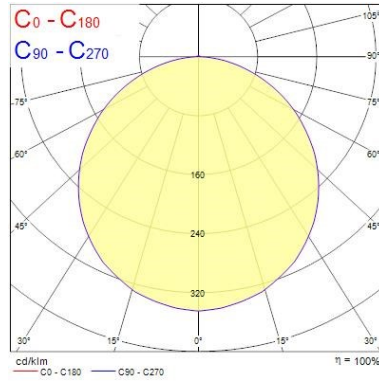

Optical data

Fixture luminous flux (lm)	3200
Luminaire efficacy (lm/W)	89
Colour temperature (K)	3000
Light colour	Warm White
CRI (Ra)	80
Colour Variation Initial (SDCM)	SDCM6
Beam Angle (°)	112
Distribution type	Symmetric
Glare control	< 22
Photobiological Risk Group	RG0

Lifetime data

Lifespan L70 B50	100000
Lifespan L80 B20	71000

Physical data

Housing colour	RAL 9003 - Signal white
IP rating	IP40/20
IK rating	IK02
Diffuser finish	Diffuse
Diffuser material	Other
Nominal Product Length (mm)	595
Nominal Product Width (mm)	595
Nominal Product Height (mm)	25
Weight (kg)	1.6

Safety data

Optimal operating condition (°C)	-10-45
----------------------------------	--------

PHOTOMETRY

START Panel IP40 600x600

START Panel 3YW 600x600 3200Lm 830 LILO
0042807

0.5	1.48	E(0°) E(C0)	56.0°	4347 381
1.0	2.97	E(0°) E(C0)	56.0°	1087 96
1.5	4.45	E(0°) E(C0)	56.0°	483 42
2.0	5.93	E(0°) E(C0)	56.0°	272 24
2.5	7.41	E(0°) E(C0)	56.0°	174 15
3.0	8.90	E(0°) E(C0)	56.0°	121 11

Distance [m] Cone diameter [m] Illuminance [lx]

— C0 - C180 (Half beam angle: 112.0°)

TECHNICAL DRAWINGS