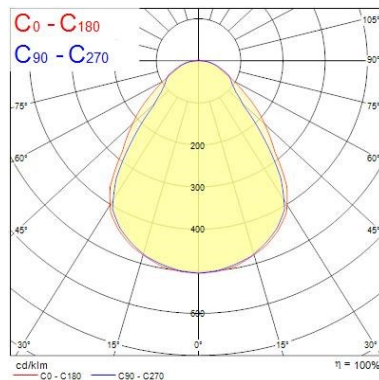

START Panel IP40 UGR19 600x600

START Panel UGR19 600x600 DALI 4000Lm 840
0042852

Max. Luminaires per 13A B Breaker	43
Max. Luminaires per 16A B Breaker	54
Max. Luminaires per 20A B Breaker	68

Lifetime data

Lifespan L70 B50	100000
Lifespan L80 B20	71000

Physical data

Housing colour	RAL 9003 - Signal white
IP rating	IP40/20
IK rating	IK03
Diffuser finish	Diffuse
Diffuser material	Other
Nominal Product Length (mm)	595
Nominal Product Width (mm)	595
Nominal Product Height (mm)	25
Weight (kg)	1.6

Packaging

Single packaging type	Carton
Product EAN number	5410288428529
Packaging single length / height (cm)	60.0
Packaging single width (cm)	65.0
Packaging single depth (cm)	3.8
DUN14 (outer)	15410288428526
Units per outer package	1
Packaging outer length / height (cm)	69.0
Packaging outer width (cm)	65.0
Packaging outer depth (cm)	17.0

Safety data

Optimal operating condition (°C)	-10-45

PHOTOMETRY