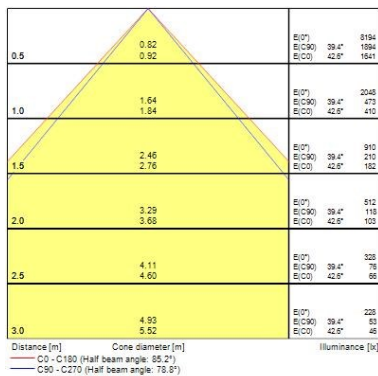

START Panel IP40 UGR19 600x600

START Panel UGR19 600x600 DALI 4000Lm 840
0042852

Max. Luminaires per 13A B Breaker	43
Max. Luminaires per 16A B Breaker	54
Max. Luminaires per 20A B Breaker	68

Lifetime data

Lifespan L70 B50	100000
Lifespan L80 B20	71000

Physical data

Housing colour	RAL 9003 - Signal white
IP rating	IP40/20
IK rating	IK03
Diffuser finish	Diffuse
Diffuser material	Other
Nominal Product Length (mm)	595
Nominal Product Width (mm)	595
Nominal Product Height (mm)	25
Weight (kg)	1.6

Packaging

Single packaging type	Carton
Product EAN number	5410288428529
Packaging single length / height (cm)	60.0
Packaging single width (cm)	65.0
Packaging single depth (cm)	3.8
DUN14 (outer)	15410288428526
Units per outer package	1
Packaging outer length / height (cm)	69.0
Packaging outer width (cm)	65.0
Packaging outer depth (cm)	17.0

Safety data

Optimal operating condition (°C)	-10-45

PHOTOMETRY