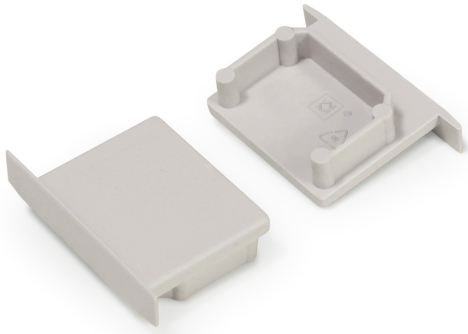

## Features

- A profile ending made of thermoplastic (ABS). Compatible with the following profiles: Profile Recess 20 EF/U7 (0022587, 0022596, 0022605). 2pcs per pack.

## Product Overview

Product name	End caps Recess 20 (x2)
Technology	Accessory
Housing	Aluminium
General application	Retail
ETIM Class	EC002557
E-number FI	4278045
Housing colour	Silver
Product EAN number	5410288226354
Warranty	3 years

End caps Recess 20 (x2)

0022635