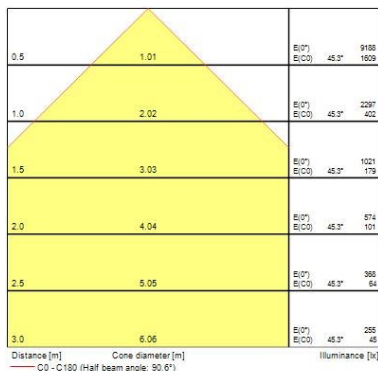

START Panel IP40 UGR19 600x600

START Panel UGR19 600x600 DALI 4800Lm 840
0042855

Max. Luminaires per 13A B Breaker	43
Max. Luminaires per 16A B Breaker	41
Max. Luminaires per 20A B Breaker	68

Lifetime data

Lifespan L70 B50	100000
Lifespan L80 B20	71000

Physical data

Housing colour	RAL 9003 - Signal white
IP rating	IP40/20
IK rating	IK03
Diffuser finish	Diffuse
Diffuser material	Other
Nominal Product Length (mm)	595
Nominal Product Width (mm)	595
Nominal Product Height (mm)	25
Weight (kg)	1.6

Packaging

Single packaging type	Carton
Product EAN number	5410288428550
Packaging single length / height (cm)	60.0
Packaging single width (cm)	65.0
Packaging single depth (cm)	3.8
DUN14 (outer)	15410288428557
Units per outer package	4
Packaging outer length / height (cm)	69.0
Packaging outer width (cm)	65.0
Packaging outer depth (cm)	17.0

Safety data

Optimal operating condition (°C)	-10-45

PHOTOMETRY