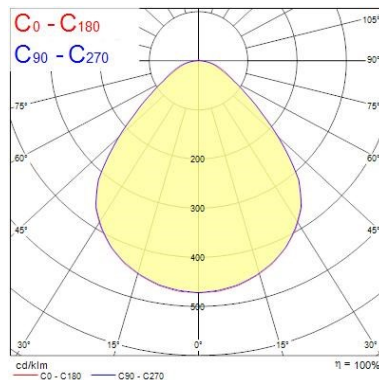

START Panel IP40 UGR19 600x600

START Panel UGR19 600x600 DALI 4800Lm 840
0042855

Max. Luminaires per 13A B Breaker	43
Max. Luminaires per 16A B Breaker	41
Max. Luminaires per 20A B Breaker	68

Lifetime data

Lifespan L70 B50	100000
Lifespan L80 B20	71000

Physical data

Housing colour	RAL 9003 - Signal white
IP rating	IP40/20
IK rating	IK03
Diffuser finish	Diffuse
Diffuser material	Other
Nominal Product Length (mm)	595
Nominal Product Width (mm)	595
Nominal Product Height (mm)	25
Weight (kg)	1.6

Packaging

Single packaging type	Carton
Product EAN number	5410288428550
Packaging single length / height (cm)	60.0
Packaging single width (cm)	65.0
Packaging single depth (cm)	3.8
DUN14 (outer)	15410288428557
Units per outer package	4
Packaging outer length / height (cm)	69.0
Packaging outer width (cm)	65.0
Packaging outer depth (cm)	17.0

Safety data

Optimal operating condition (°C)	-10-45

PHOTOMETRY