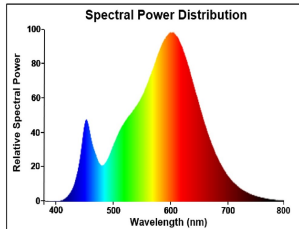

RefLED PAR16

RefLED Retro PAR16 V2 345LM 830 E14 36 SL
0029193