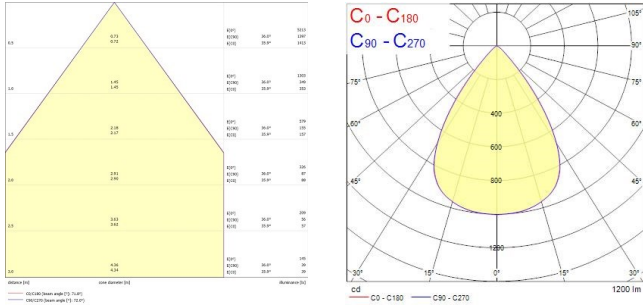

INSAVER SLIM 175

Insaver Slim UGR19 IP44 DALI 175 1650lm 830
0030536

PHOTOMETRY

TECHNICAL DRAWINGS