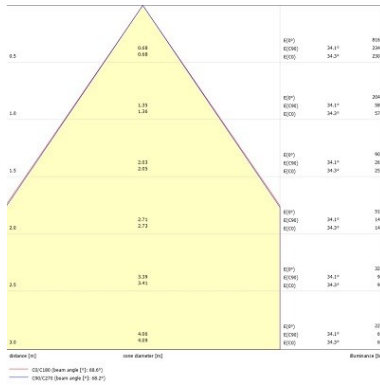

Physical data

Housing colour	RAL 9003 - Signal white
IP rating	IP44/20
IK rating	IK07
Diffuser finish	Other
Diffuser material	None
Reflector finish	Silver
Nominal Product Height (mm)	60
Nominal Product Diameter (mm)	220
Cutout Dimensions (W x L in mm or Diameter in mm)	205
Weight (kg)	0.73
Recessed Depth (mm)	150

Packaging

Single packaging type	Carton
Product EAN number	5410288305387
Packaging single length / height (cm)	23.2
Packaging single width (cm)	23.2
Packaging single depth (cm)	8.0
DUN14 (outer)	15410288305384
Units per outer package	12
Packaging outer length / height (cm)	48.0
Packaging outer width (cm)	48.0
Packaging outer depth (cm)	26.0

Safety data

Optimal operating condition (°C)	-10-40
----------------------------------	--------

INSAVER SLIM 205

Insaver Slim UGR19 IP44 DALI 205 2350lm 830

0030538

PHOTOMETRY

TECHNICAL DRAWINGS