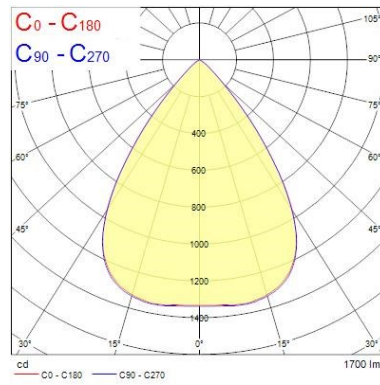

Optical data

Fixture luminous flux (lm)	2350
Luminaire efficacy (lm/W)	118
Colour temperature (K)	3000
Correlated colour temperature range (K)	3000 - 3000
Colour Code	830
Light colour	Warm White
CRI (Ra)	80
Colour Variation Initial (SDCM)	SDCM3
Beam Angle (°)	70
Beam Angle (°)	NA
Distribution type	Symmetric
Glare control	< 19
Photobiological Risk Group	RG1

Physical data

Housing colour	RAL 9003 - Signal white
IP rating	IP44/20
IK rating	IK07
Diffuser finish	Other
Diffuser material	None
Reflector finish	Silver
Nominal Product Height (mm)	60
Nominal Product Diameter (mm)	220
Cutout Dimensions (W x L in mm or Diameter in mm)	205
Weight (kg)	0.73
Recessed Depth (mm)	150

Safety data

Optimal operating condition (°C)	-10-40
----------------------------------	--------

INSAVER SLIM 205

Insaver Slim UGR19 IP44 DALI 205 2350lm 830

0030538

PHOTOMETRY

TECHNICAL DRAWINGS