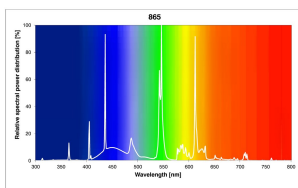

PHOTOMETRY