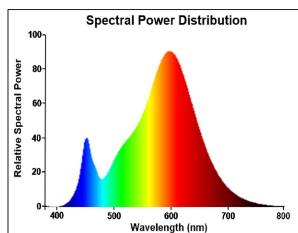

ToLEDo G9

ToLEDo Retro G9 CL 470LM 827 SL2

0029669

PHOTOMETRY

TECHNICAL DRAWINGS