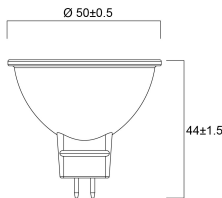

TECHNICAL DRAWINGS