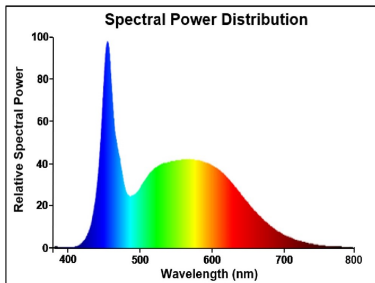

RefLED Superia Retro MR16 DIMMABLE

RefLED Superia Retro MR16 V2 380LM DIM 865 36 SL
0029217

DUN14 (inner)	25410288292179
Units per inner package	6
Packaging inner length / height (cm)	16.4
Packaging inner width (cm)	13.2
Packaging inner depth (cm)	9.3
DUN14 (outer)	15410288292172
Units per outer package	48
Packaging outer length / height (cm)	34.6
Packaging outer width (cm)	28.2
Packaging outer depth (cm)	20.8

Safety data

Optimal operating condition (°C)	-20-40
Breakage cleaning instructions	Not applicable
Special purpose lamp	No
Dry applications use only	Yes
Suitable for household illumination	Yes
Safety message	Suitable for approved transf./dimmers

PHOTOMETRY