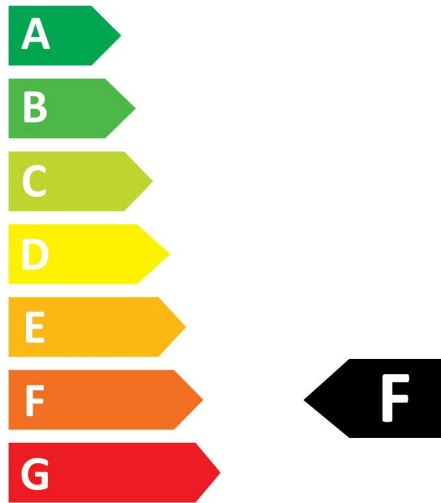

RefLED Superia Retro MR16 DIMMABLE *RefLED Superia Retro MR16 V2 380LM DIM 865 36 SL* 0029217

0029217

5
kWh/1000h

2019/2015