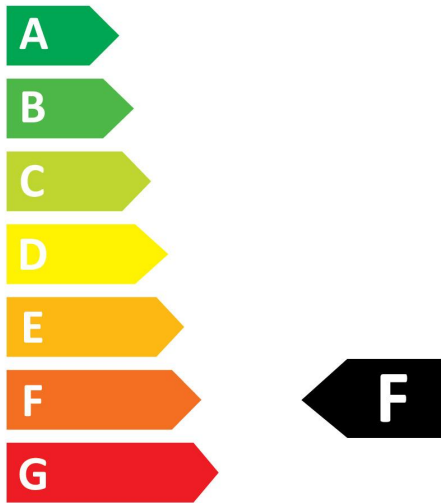

RefLED Superia Retro MR16 DIMMABLE

RefLED Superia Retro MR16 V2 380LM DIM 865 36 SL
0029217

DUN14 (inner)	25410288292179
Units per inner package	6
Packaging inner length / height (cm)	16.4
Packaging inner width (cm)	13.2
Packaging inner depth (cm)	9.3
DUN14 (outer)	15410288292172
Units per outer package	48
Packaging outer length / height (cm)	34.6
Packaging outer width (cm)	28.2
Packaging outer depth (cm)	20.8

Safety data

Optimal operating condition (°C)	-20-40
Breakage cleaning instructions	Not applicable
Special purpose lamp	No
Dry applications use only	Yes
Suitable for household illumination	Yes
Safety message	Suitable for approved transf./dimmers

PHOTOMETRY

TECHNICAL DRAWINGS

RefLED Superia Retro MR16 DIMMABLE
RefLED Superia Retro MR16 V2 380LM DIM 865 36 SL
0029217

SYLVANIA

0029217

5
kWh/1000h

2019/2015