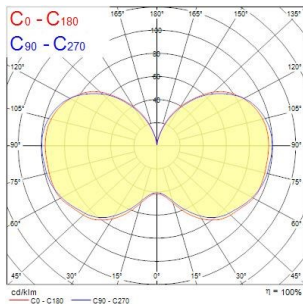

ToLEDo Performer T-Series ToLEDo Performer T85 6800LM 840 E40 SL 0028373

Product features

- Direct retrofit replacement for high-pressure mercury vapor lamps (HPMV) 50,000 hours average rated lifetime Up to 78% energy saving compared to the standard high-pressure mercury vapor lamps Mercury-free solution Lower maintenance cost High lumen efficacy Dual operating mode - compatible with HPMV magnetic ballast and also, suitable for AC direct mains 120-240V operation High surge voltage protection: 4kV Suitable for both open and enclosed luminaires Wide light distribution High switching cycles - 200,000X High colour rendering - CRI 80 Minimum and maximum operating temperature: -30°C to 50°C

PRODUCT OVERVIEW

Product name	ToLEDo Performer T85 6800LM 840 E40 SL
Technology	LED
Watt (Rated) (W)	54
Type	LED exchangeable
Cap/Base	E40
Fixture rating	Open
General application	Logistics & Industry
ETIM Class	EC001959
E-number FI	4740741
Warranty	5 years
Luminous flux (lm)	6800
Colour temperature (K)	4000
Light colour	Cool White
CRI (Ra)	80
Colour Variation Initial (SDCM)	SDCM6
Photobiological Risk Group	RG1
Wattage (W)	54
Product Voltage (V)	230
Dimmable	No
Average life (Nominal) (h)	50000
Product EAN number	5410288283739

PHOTOMETRY