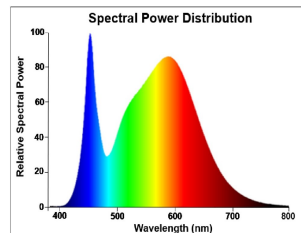

PHOTOMETRY