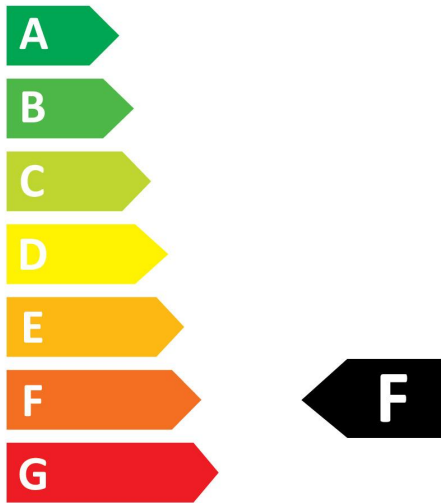

RefLED Superia Retro MR16 DIMMABLE
RefLED Superia Retro MR16 V2 380LM DIM 840 36 SL
0029216

SYLVANIA

0029216

5
kWh/1000h

2019/2015