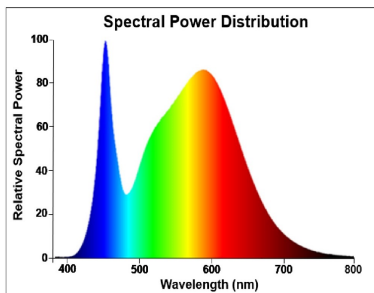

### Optical data

Colour temperature (K)	4000
Light colour	Cool White
CRI (Ra)	80
Colour Variation Initial (SDCM)	SDCM6
Colour Consistency (SDCM)	6
Luminous Intensity (cd)	900
Beam Angle (°)	36
Photobiological Risk Group	RG1
Lumen maintenance at end of nominal life (%)	70

## PHOTOMETRY