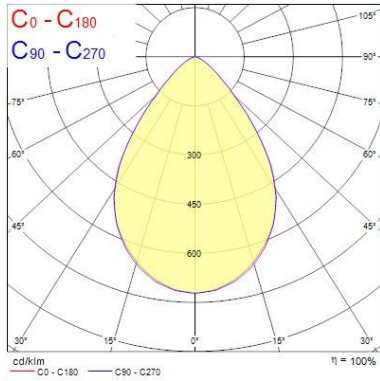

Quadro UGR16 600x600 SylSmart StandAlone QUADRO UGR16 600x600 4450LM 830 SSC 0047026

Distance [m]	Cone diameter [m]	E₀' [lx]	E₁' [lx]	E₂' [lx]
0.5	0.74 0.75	1270'	35.6"	3312
1.0	1.49 1.49	319'	35.6"	829
1.5	2.23 2.24	142'	35.6"	368
2.0	2.97 2.98	799	35.6"	207
2.5	3.71 3.73	511	35.6"	132
3.0	4.46 4.47	368	35.6"	92

Distance [m]   Cone diameter [m]   Illuminance [lx]
C0 - C180 (Half beam angle: 73.4°)
C90 - C270 (Half beam angle: 73.2°)

TECHNICAL DRAWINGS