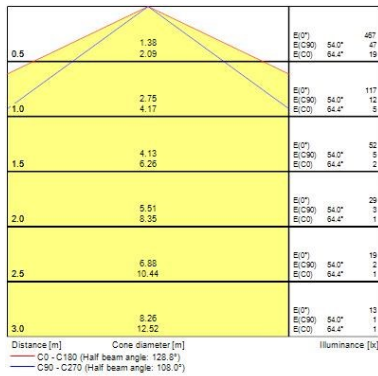

START eco Flex RGB and RGBW START ECO FLEX IP67 RGBW 0068124

Packaging single depth (cm)	3.0
DUN14 (outer)	15410288681242
Units per outer package	20
Packaging outer length / height (cm)	56.5
Packaging outer width (cm)	32.0
Packaging outer depth (cm)	31.5

Safety data

Optimal operating condition (°C)	-20-40

PHOTOMETRY