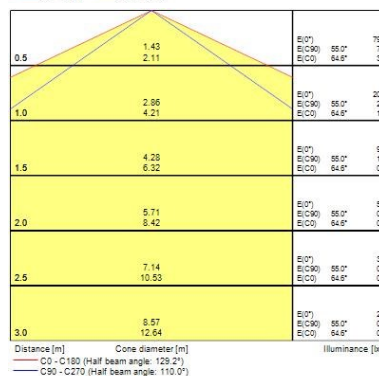

START eco Flex RGB and RGBW START ECO FLEX IP67 RGBW 0068124

Packaging single depth (cm)	3.0
DUN14 (outer)	15410288681242
Units per outer package	20
Packaging outer length / height (cm)	56.5
Packaging outer width (cm)	32.0
Packaging outer depth (cm)	31.5

Safety data

Optimal operating condition (°C)	-20-40

PHOTOMETRY