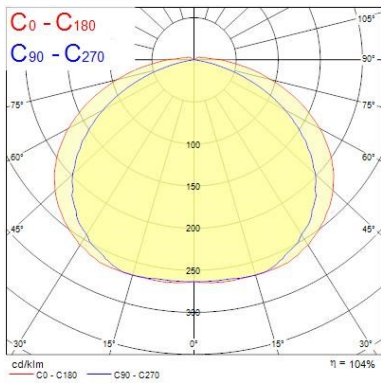

START eco Flex RGB and RGBW START ECO FLEX IP67 RGBW 0068124

TECHNICAL DRAWINGS