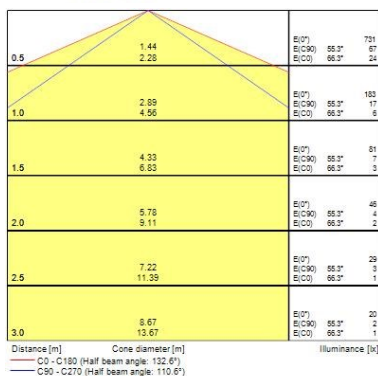

START eco Flex RGB and RGBW START ECO FLEX IP67 RGBW 0068124

Packaging single depth (cm)	3.0
DUN14 (outer)	15410288681242
Units per outer package	20
Packaging outer length / height (cm)	56.5
Packaging outer width (cm)	32.0
Packaging outer depth (cm)	31.5

Safety data

Optimal operating condition (°C)	-20-40

PHOTOMETRY