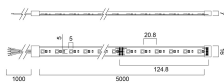

TECHNICAL DRAWINGS