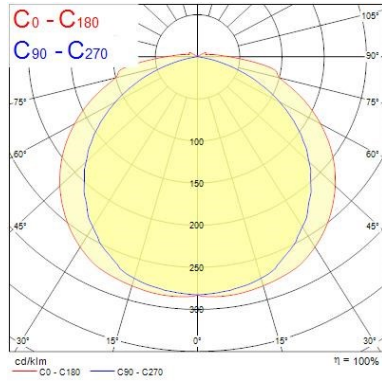

START eco Flex RGB and RGBW START ECO FLEX IP67 RGBW 0068124

TECHNICAL DRAWINGS