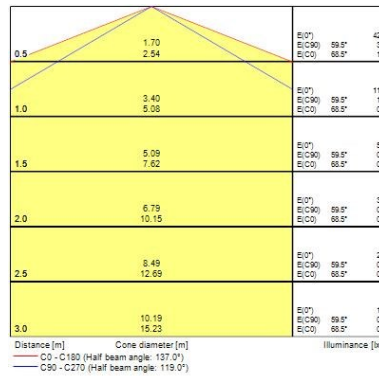

START eco Flex RGB and RGBW START ECO FLEX IP67 RGBW 0068124

Packaging single depth (cm)	3.0
DUN14 (outer)	15410288681242
Units per outer package	20
Packaging outer length / height (cm)	56.5
Packaging outer width (cm)	32.0
Packaging outer depth (cm)	31.5

Safety data

Optimal operating condition (°C)	-20-40

PHOTOMETRY