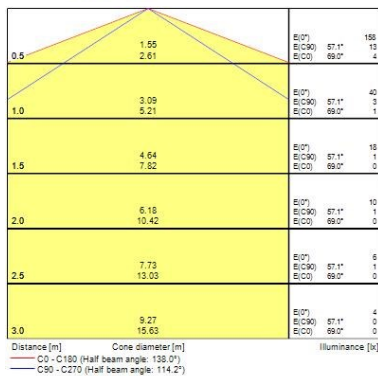

START eco Flex RGB and RGBW START ECO FLEX IP67 RGBW 0068124

Packaging single depth (cm)	3.0
DUN14 (outer)	15410288681242
Units per outer package	20
Packaging outer length / height (cm)	56.5
Packaging outer width (cm)	32.0
Packaging outer depth (cm)	31.5

Safety data

Optimal operating condition (°C)	-20-40

PHOTOMETRY