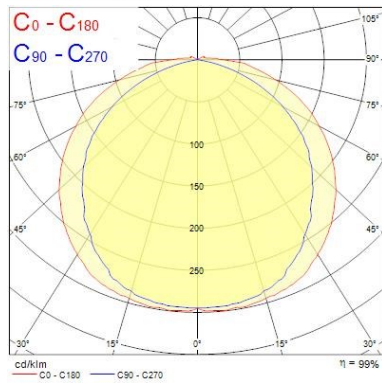

START eco Flex RGB and RGBW START ECO FLEX IP67 RGBW 0068124

TECHNICAL DRAWINGS