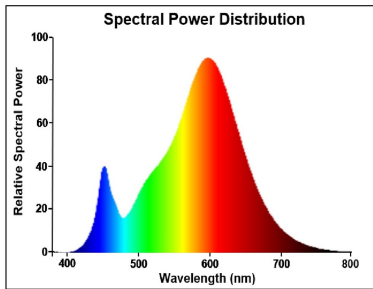

START eco Flex RGB and RGBW START ECO FLEX IP67 RGBW 0068124

TECHNICAL DRAWINGS