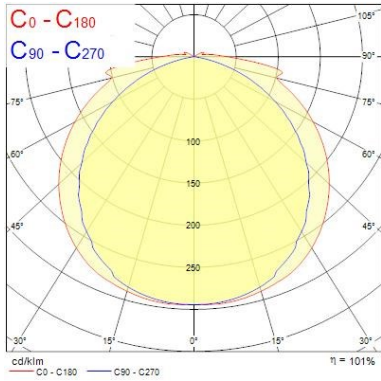

START eco Flex RGB and RGBW START ECO FLEX IP67 RGBW 0068124

TECHNICAL DRAWINGS