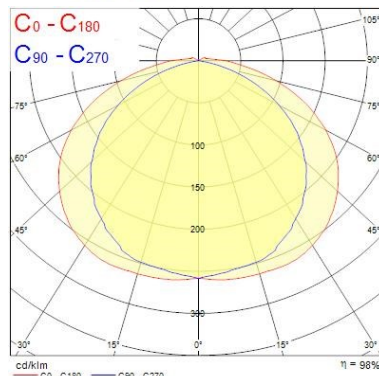

START eco Flex RGB and RGBW START ECO FLEX IP67 RGBW 0068124

Packaging single depth (cm)	3.0
DUN14 (outer)	15410288681242
Units per outer package	20
Packaging outer length / height (cm)	56.5
Packaging outer width (cm)	32.0
Packaging outer depth (cm)	31.5

Safety data

Optimal operating condition (°C)	-20-40

PHOTOMETRY