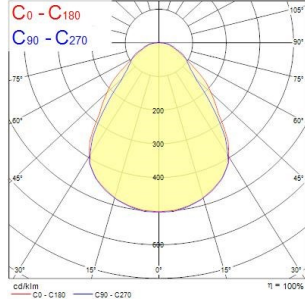

### PRODUCT OVERVIEW

Product name	START Panel UGR19 1200x300 3800Lm 840 SSA02
Technology	LED
Housing	Aluminium, Steel
Mount	Ceiling recessed mounting
General application	Education, Office
ETIM Class	EC002892
E-number FI	4278388
Warranty	5 years
Fixture luminous flux (lm)	3800
Luminaire efficacy (lm/W)	106
Colour temperature (K)	4000
Light colour	Neutral White
CRI (Ra)	80
Colour Variation Initial (SDCM)	SDCM3
Beam Angle (°)	90
Glare control	< 19
Photobiological Risk Group	RG0
Total power consumption (W)	36
Electrical protection	Class II
Control gear type	LED driver constant current
Dimmable	Yes
Dimming method	SylSmart SSA
Minimum dimming level (%)	1
LED Flickering Rate	Ultra low (5% or less)
Housing colour	RAL 9003 - Signal white
IP rating	IP40/20
IK rating	IK03
Product EAN number	5410288423951

### PHOTOMETRY

Distance [m]      Core diameter [m]      Illuminance [lx]

— C0 - C180 (Half beam angle: 84.6°)  
 — C90 - C270 (Half beam angle: 79.2°)