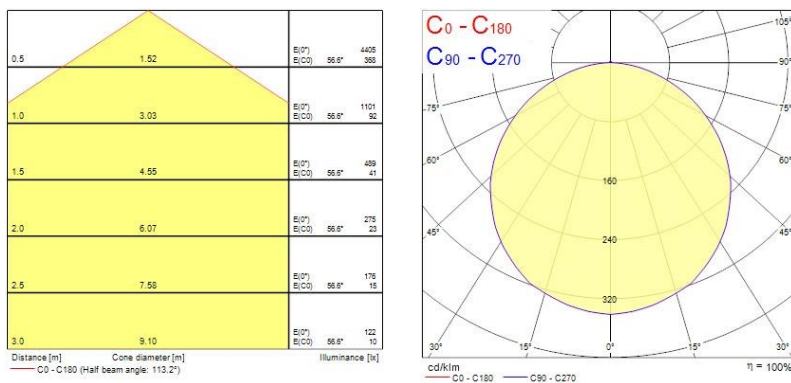

Optical data

Fixture luminous flux (lm)	3200
Luminaire efficacy (lm/W)	89
Colour temperature (K)	6500
Light colour	Cool White
CRI (Ra)	80
Colour Variation Initial (SDCM)	SDCM6
Beam Angle (°)	112
Distribution type	Symmetric
Glare control	< 22
Photobiological Risk Group	RG0

Lifetime data

Lifespan L70 B50	100000
Lifespan L80 B20	71000

START eco Panel 600x600

START eco Panel 600x600 3200Lm 865
0047671

Physical data

Housing colour	RAL 9003 - Signal white
IP rating	IP40/20
IK rating	IK02
Diffuser material	Other
Nominal Product Length (mm)	595
Nominal Product Width (mm)	595
Nominal Product Height (mm)	34
Weight (kg)	1.654

Safety data

Optimal operating condition (°C)	-10-45
----------------------------------	--------

PHOTOMETRY

TECHNICAL DRAWINGS

START eco Panel 600x600

START eco Panel 600x600 3200Lm 865

0047671