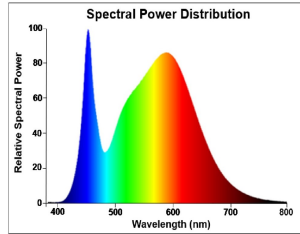

START Flex Low Output

START Flex IP20 840 2850lm
0068101

Product features

- 5 metre IP20 LED reel with pre-attached 3M adhesive type; equipped with 300 LEDs; 2850lm per 5m (570lm per 1m); 24V; 4000K; CRI80; SDCM 3; Compatible with emergency packs: 0046600, 0046601

PRODUCT OVERVIEW

Product name	START Flex IP20 840 2850lm
Technology	LED
Mount	Other
General application	Hospitality, Retail
ETIM Class	EC002706
E-number FI	4276595
Warranty	5 years
Fixture luminous flux (lm)	2850
Luminaire efficacy (lm/W)	119
Colour temperature (K)	4000
CRI (Ra)	80
Colour Variation Initial (SDCM)	SDCM3
Beam Angle (°)	120
Beam Angle (°)	N/A
Photobiological Risk Group	RG1
Total power consumption (W)	24
Electrical protection	Class III
Dimmable	Yes
Dimming method	Other
IP rating	IP20
IK rating	IK00
Product EAN number	5410288681016

PHOTOMETRY

START Flex Low Output START Flex IP20 840 2850lm 0068101

0.5	1.91 1.66	E07 E090 E090	191 94 92
1.0	3.01 3.37	E07 E090 E090	188 92 91
1.5	4.52 5.05	E07 E090 E090	182 90 89
2.0	6.02 6.74	E07 E090 E090	177 88 87
2.5	7.53 8.42	E07 E090 E090	172 86 85
3.0	9.03 10.11	E07 E090 E090	167 84 83

Distance [m] Core diameter [m] Illuminance [lx]

— C0 - C180 (Half beam angle: 115.8°)
— C90 - C270 (Half beam angle: 112.8°)

TECHNICAL DRAWINGS