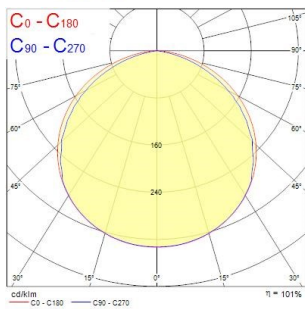

PRODUCT OVERVIEW

Product name	START Flex IP20 840 2850lm
Technology	LED
Mount	Other
General application	Hospitality, Retail
ETIM Class	EC002706
E-number FI	4276595
Warranty	5 years
Fixture luminous flux (lm)	2850
Luminaire efficacy (lm/W)	119
Colour temperature (K)	4000
CRI (Ra)	80
Colour Variation Initial (SDCM)	SDCM3
Beam Angle (°)	120
Beam Angle (°)	N/A
Photobiological Risk Group	RG1
Total power consumption (W)	24
Electrical protection	Class III
Dimmable	Yes
Dimming method	Other
IP rating	IP20
IK rating	IK00
Product EAN number	5410288681016

PHOTOMETRY

START Flex Low Output START Flex IP20 840 2850lm 0068101

0.5	1.91 1.66	E07 E090 E090	191 94 92
1.0	3.01 3.37	E07 E090 E090	188 92 91
1.5	4.52 5.05	E07 E090 E090	182 90 89
2.0	6.02 6.74	E07 E090 E090	177 88 87
2.5	7.53 8.42	E07 E090 E090	172 86 85
3.0	9.03 10.11	E07 E090 E090	167 84 83

Distance [m] Core diameter [m] Illuminance [lx]

— C0 - C180 (Half beam angle: 115.8°)
— C90 - C270 (Half beam angle: 112.8°)

TECHNICAL DRAWINGS