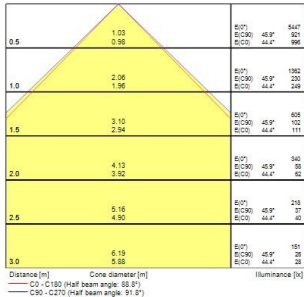

START Panel IP54 UGR19 600x600 START PANEL IP54 MLTPWR U19 600 4450LM 840 GST18/3 0047045