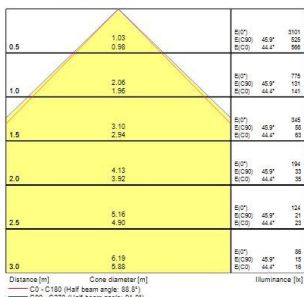

START Panel IP54 UGR19 600x600 START PANEL IP54 MLTPWR U19 600 4450LM 840 GST18/3 0047045