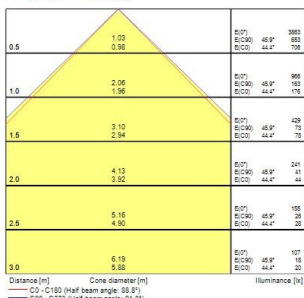

START Panel IP54 UGR19 600x600 START PANEL IP54 MLTPWR U19 600 4450LM 840 GST18/3 0047045