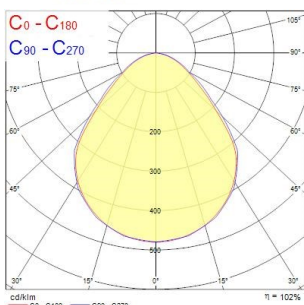

START Panel IP54 UGR19 600x600 START PANEL IP54 MLTPWR U19 600 4450LM 840 GST18/3 0047045