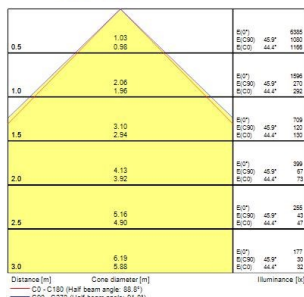

START Panel IP54 UGR19 600x600 START PANEL IP54 MLTPWR U19 600 4450LM 840 GST18/3 0047045