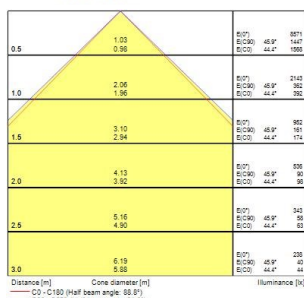

START Panel IP54 UGR19 600x600 START PANEL IP54 MLTPWR U19 600 4450LM 840 GST18/3 0047045