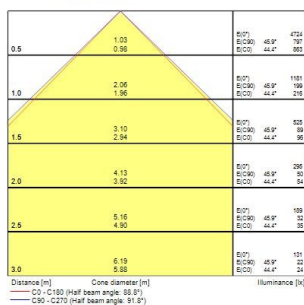

START Panel IP54 UGR19 600x600 START PANEL IP54 MLTPWR U19 600 4450LM 840 GST18/3 0047045