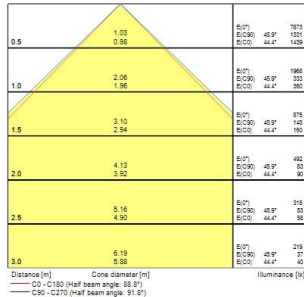

START Panel IP54 UGR19 600x600 START PANEL IP54 MLTPWR U19 600 4450LM 840 GST18/3 0047045