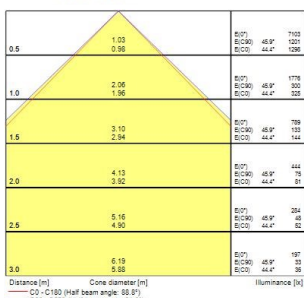

START Panel IP54 UGR19 600x600 START PANEL IP54 MLTPWR U19 600 4450LM 840 GST18/3 0047045