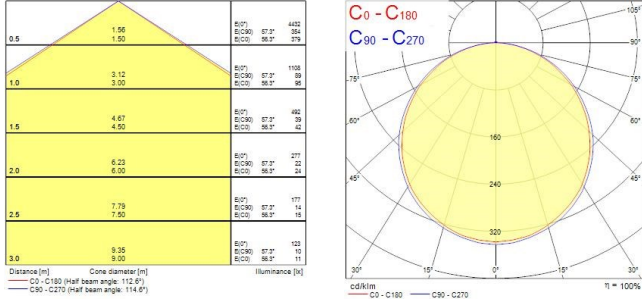

START eco Panel 1200x300

START eco Panel 1200x300 3200Lm 840 LILO
0047072