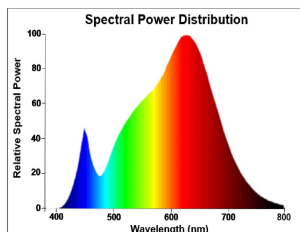

Flex Pro Low Output *Flex Pro IP20 2450lm 930* 0068168