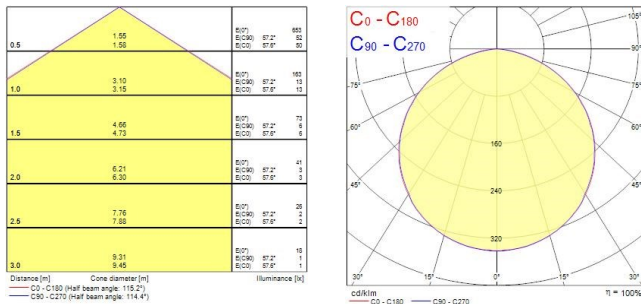

PHOTOMETRY