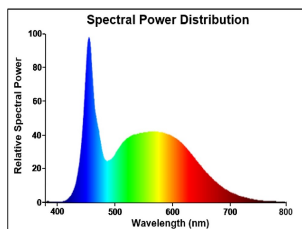

ToLEDo G9

ToLEDo Retro G9 CL 250LM 865 SL

0029667

PHOTOMETRY

TECHNICAL DRAWINGS