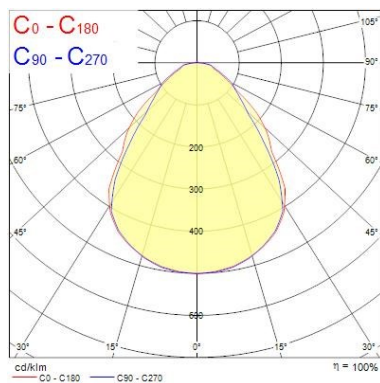

Optical data

Fixture luminous flux (lm)	3400
Luminaire efficacy (lm/W)	94
Colour temperature (K)	3000
Light colour	Warm White
CRI (Ra)	80
Colour Variation Initial (SDCM)	SDCM3
Beam Angle (°)	90
Distribution type	Symmetric
Glare control	< 19
Photobiological Risk Group	RG0

START Panel UGR19 600x600

START Panel UGR19 600x600 3400Lm 830 LILO
0042183

Lifetime data

Lifespan L70 B50	100000
Lifespan L80 B20	71000

Physical data

Housing colour	RAL 9003 - Signal white
IP rating	IP40/20
IK rating	IK03
Diffuser finish	Prismatic
Diffuser material	Other
Nominal Product Length (mm)	595
Nominal Product Width (mm)	595
Nominal Product Height (mm)	35
Weight (kg)	1.948

Safety data

Optimal operating condition (°C)	-10-45
----------------------------------	--------

PHOTOMETRY

Distance [m]	Cone diameter [m]	E ₀ [lx]	E ₁ (C90) [lx]	E ₂ (C0) [lx]
0.5	0.83 0.94	6925	1513	1349
1.0	1.67 1.87	1731	393	337
1.5	2.50 2.81	769	173	150
2.0	3.33 3.74	433	98	84
2.5	4.17 4.68	277	63	54
3.0	5.00 5.61	192	44	37

Distance [m] Cone diameter [m] Illuminance [lx]
 — C0 - C180 (Half beam angle: 86.2°)
 — C90 - C270 (Half beam angle: 79.6°)

TECHNICAL DRAWINGS

START Panel UGR19 600x600

START Panel UGR19 600x600 3400Lm 830 LILO