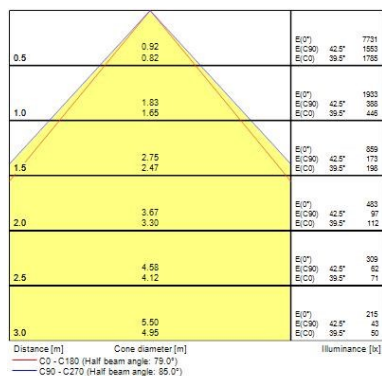

START Panel IP40 UGR19 600x600

START Panel UGR19 600x600 DALI 3800Lm 830
0042851

Max. Luminaires per 13A B Breaker	43
Max. Luminaires per 16A B Breaker	54
Max. Luminaires per 20A B Breaker	68

Lifetime data

Lifespan L70 B50	100000
Lifespan L80 B20	71000

Physical data

Housing colour	RAL 9003 - Signal white
IP rating	IP40/20
IK rating	IK03
Diffuser finish	Diffuse
Diffuser material	Other
Nominal Product Length (mm)	595
Nominal Product Width (mm)	595
Nominal Product Height (mm)	25
Weight (kg)	1.6

Packaging

Single packaging type	Carton
Product EAN number	5410288428512
Packaging single length / height (cm)	60.0
Packaging single width (cm)	65.0
Packaging single depth (cm)	3.8
DUN14 (outer)	15410288428519
Units per outer package	4
Packaging outer length / height (cm)	69.0
Packaging outer width (cm)	65.0
Packaging outer depth (cm)	17.0

Safety data

Optimal operating condition (°C)	-10-45

PHOTOMETRY