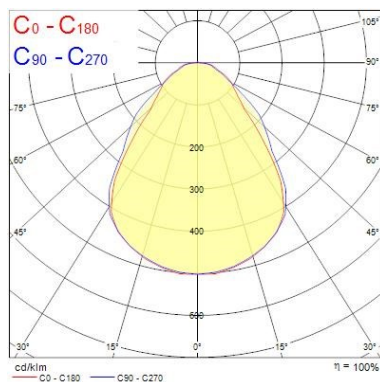

START Panel IP40 UGR19 600x600

START Panel UGR19 600x600 DALI 3800Lm 830
0042851

Max. Luminaires per 13A B Breaker	43
Max. Luminaires per 16A B Breaker	54
Max. Luminaires per 20A B Breaker	68

Lifetime data

Lifespan L70 B50	100000
Lifespan L80 B20	71000

Physical data

Housing colour	RAL 9003 - Signal white
IP rating	IP40/20
IK rating	IK03
Diffuser finish	Diffuse
Diffuser material	Other
Nominal Product Length (mm)	595
Nominal Product Width (mm)	595
Nominal Product Height (mm)	25
Weight (kg)	1.6

Packaging

Single packaging type	Carton
Product EAN number	5410288428512
Packaging single length / height (cm)	60.0
Packaging single width (cm)	65.0
Packaging single depth (cm)	3.8
DUN14 (outer)	15410288428519
Units per outer package	4
Packaging outer length / height (cm)	69.0
Packaging outer width (cm)	65.0
Packaging outer depth (cm)	17.0

Safety data

Optimal operating condition (°C)	-10-45

PHOTOMETRY