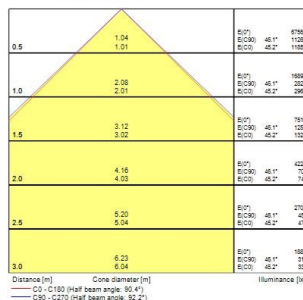

START Panel IP54 UGR19 600x600

START PANEL IP54 MLTPWR U19 600 4350LM 830 GST18/3

0047044