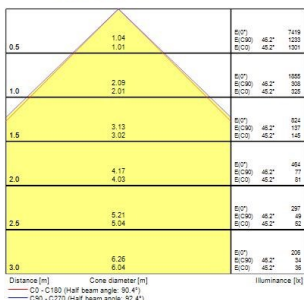

START Panel IP54 UGR19 600x600

START PANEL IP54 MLTPWR U19 600 4350LM 830 GST18/3

0047044