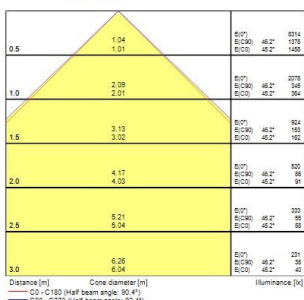

START Panel IP54 UGR19 600x600

START PANEL IP54 MLTPWR U19 600 4350LM 830 GST18/3

0047044