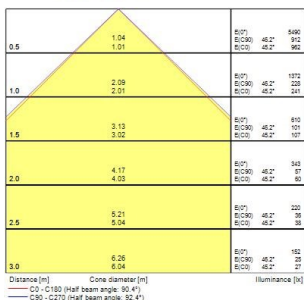

START Panel IP54 UGR19 600x600

START PANEL IP54 MLTPWR U19 600 4350LM 830 GST18/3

0047044