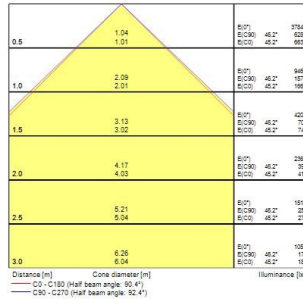

START Panel IP54 UGR19 600x600

START PANEL IP54 MLTPWR U19 600 4350LM 830 GST18/3

0047044