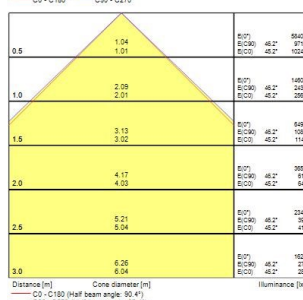

START Panel IP54 UGR19 600x600

START PANEL IP54 MLTPWR U19 600 4350LM 830 GST18/3

0047044