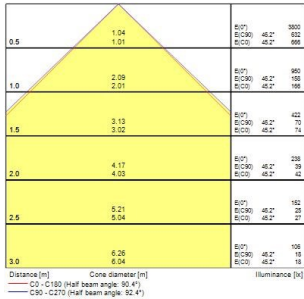

START Panel IP54 UGR19 600x600

START PANEL IP54 MLTPWR U19 600 4350LM 830 GST18/3

0047044