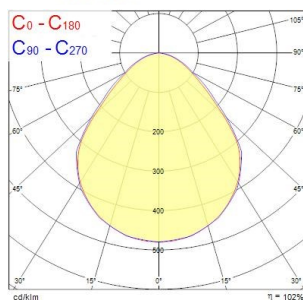

START Panel IP54 UGR19 600x600

START PANEL IP54 MLTPWR U19 600 4350LM 830 GST18/3

0047044