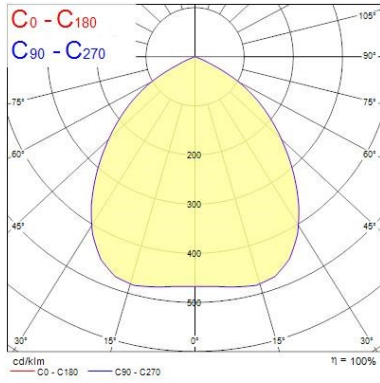

Ascent 100 II Arch 120 IP65 *ASCENT 100 II ARCH 1125 3K IP65 DALI 120* 2060694

0.5	1.05	E(0°) E(C0)	45.8°	2100 354
1.0	2.11	E(0°) E(C0)	45.8°	525 86
1.5	3.16	E(0°) E(C0)	45.8°	234 39
2.0	4.22	E(0°) E(C0)	45.8°	131 22
2.5	5.27	E(0°) E(C0)	45.8°	84 14
3.0	6.32	E(0°) E(C0)	45.8°	58 10

Distance [m]   Cone diameter [m]   Illuminance [lx]
C0 - C180 (Half beam angle: 93.0°)

TECHNICAL DRAWINGS