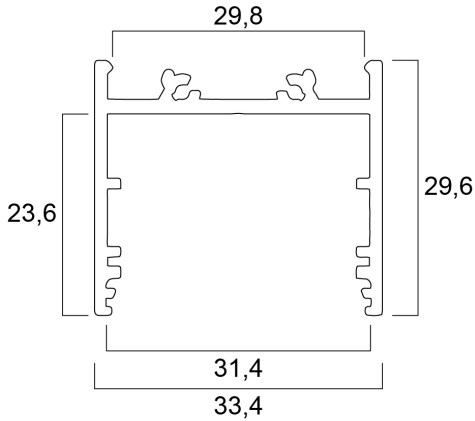

Profile deep wide surface 30 (33x30) 2m SET BB 0021584

Technical drawings

Data table

GENERAL DATA

Product name	Profile deep wide surface 30 (33x30) 2m SET BB
Technology	Accessory
Housing	Aluminium
General application	Hospitality, Retail
Operating temperature range (°C)	25°C...+0°C
ETIM Class	EC002557
E-number FI	4278567
Warranty	3 years

OPTICAL DATA

Photobiological Risk Group	Not applicable

ELECTRICAL DATA

Control gear required	No