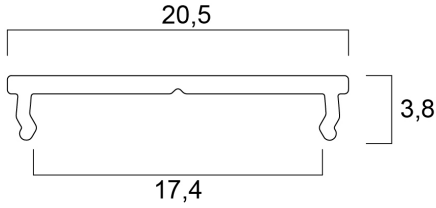

Features

- The simplest installation of a LED strip. This 3000mm length raw aluminium profile improves LED strip's adhesion with a very flat design (3,8mm height). It is to be used without a cover with a maximum LED strip width of 16mm. Additional accessories need to be ordered separately.

Profile HO Surface 16 (20x4) raw alu. 3m 0022613

Technical drawings

Data table

GENERAL DATA

Product name	Profile HO Surface 16 (20x4) raw alu. 3m
Technology	Accessory
Housing	Aluminium
General application	Retail
ETIM Class	EC002557
Warranty	3 years

ELECTRICAL DATA

Control gear required	No
-----------------------	----

PHYSICAL DATA

Housing colour	Silver
Nominal Product Length (mm)	3000
Nominal Product Width (mm)	20.5
Nominal Product Height (mm)	3.8

Profile HO Surface 16 (20x4) raw alu. 3m 0022613

Weight (kg)	0.01
-------------	------

PACKAGING

Single packaging type	Carton
Product EAN number	5410288226132
Packaging single length / height (cm)	300.0
Packaging single width (cm)	1.6
Packaging single depth (cm)	2.0
DUN14 (outer)	05410288226132
Units per outer package	100
Packaging outer length / height (cm)	305.0
Packaging outer width (cm)	16.0
Packaging outer depth (cm)	16.0