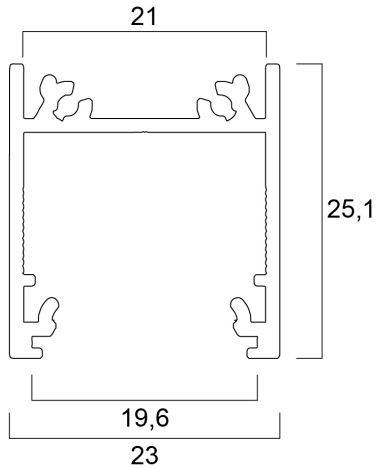

Profile semi deep surface 20 (23x25) 2m SET BW 0021574

Technical drawings

Data table

GENERAL DATA

Product name	Profile semi deep surface 20 (23x25) 2m SET BW
Technology	Accessory
Housing	Aluminium
General application	Hospitality, Retail
ETIM Class	EC002557
E-number FI	4278446
Warranty	3 years

ELECTRICAL DATA

Control gear required	No

PHYSICAL DATA

Housing colour	Black
Diffuser finish	Opal
Nominal Product Length (mm)	2000