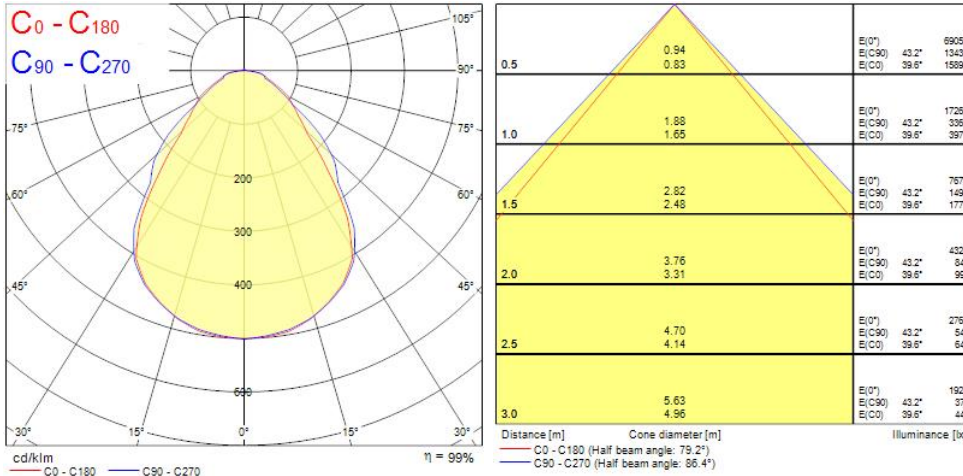

START Panel UGR19 600x600 3400Lm 830 LILO 0042824

Colour Variation Initial (SDCM)	3
Beam Angle (°)	90
Glare control	< 19
Photobiological Risk Group	RG0
Total power consumption (W)	36
Electrical protection	Class II
Control gear type	LED driver constant current
Dimmable	No
LED Flickering Rate	Ultra low (5% or less)
Housing colour	RAL 9003 - Signal white
IP rating	IP40/20
IK rating	IK03
Product EAN number	5410288428246
Warranty	5 years
Dimming method	N/A

Photometry