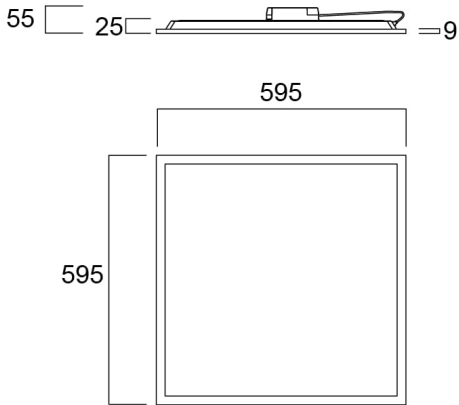

Technical drawings

Data table

GENERAL DATA

Product name	START Panel UGR19 600x600 3400Lm 830 LILO
Technology	LED (3 SDCM)
Cap/Base	N/A
Housing	Aluminium, Steel
Mount	Ceiling recessed mounting
General application	Education, Office
Operating temperature range (°C)	-10°C...+45°C
Performance ambient temperature Tq (°C)	25
ETIM Class	EC002892
E-number FI	4278454
Warranty	5 years

OPTICAL DATA

Fixture luminous flux (lm)	3400
Luminaire efficacy (lm/W)	94